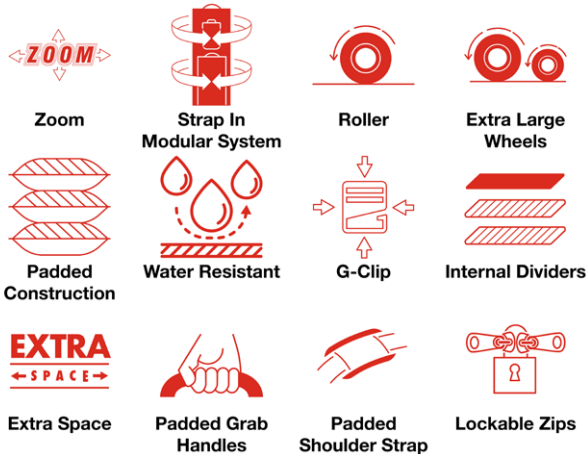

Zoom

Strap In
Modular System

Padded
Construction

Water Resistant

G-Clip

Fixing Points

Padded Grab
Handles

Padded
Shoulder Strap

Lockable Zips

Dimensions 160cm (extending to 190cm) x 26cm x 12.5cm

Weight 1.65kg

Use in conjunction with the SnoKart Airliner range to keep contents clean and protected.

Starting at 160cm with an expanding double zoom which adjusts to fit skis up to 175cm then 190cm

834021/020

TWIN SKI ROLLER

2 Ski Zoom Roller

The 2 Ski Zoom Roller is an adjustable length, rugged ski equipment bag which comfortably carries two pairs of skis, poles and accessories.

FEATURES

- Starting at 165cm with an expanding double zoom which adjusts to fit skis up to 185cm then 205cm
- Internal strap setup to secure skis in place with a padded divider to prevent damage
- Stowaway shoulder straps maintain a clean look and prevent snags and damage when in transit
- Constructed to the highest standards with PFC free fabric, which is waterproof, strong & lightweight
- Designed to carry heavy loads with padded construction and a durable, water-resistant lining
- Padded handle and strap construction that is both strong and comfortable
- Lockable zips, address window and ID card
- Smooth-rolling wheels large enough to cope with snow and rough terrain
- G-Clip compression straps and webbing fixing points to allow the attachment of compatible SnoKart bags and accessories

The 2 Ski Zoom Roller features large, smooth-rolling wheels, making it easy to manoeuvre over rough terrain and snowy areas. The side G-Clip compression straps keep any contents locked in place while allowing the attachment of other SnoKart bags and accessories.