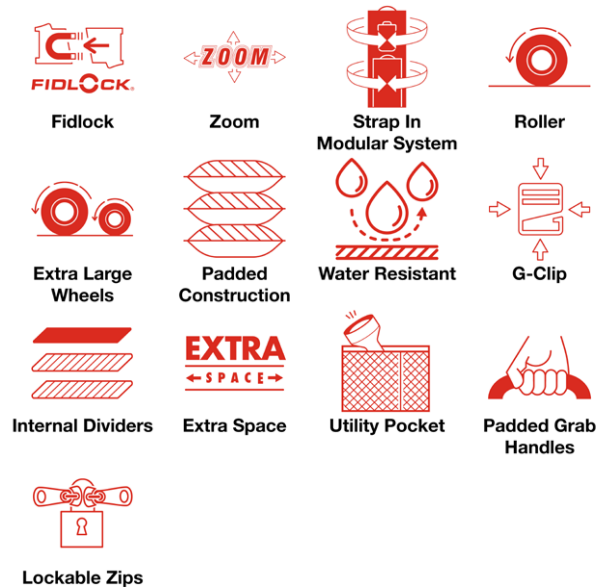

Use in conjunction with the SnoKart Airliner range to keep contents clean and protected.

834075/020

CROSS COUNTRY HARDWARE

Kart Zoom Roller XC

A longer model of the core Kart Zoom Roller designed with cross-country skiers in mind. This longer model is fully compatible with the Kart system but allows equipment up to 210cm in length.

FEATURES

- Large equipment bag with space for two pairs of skis with poles, two snowboards with bindings and a combination of both
- Extra space for accessories and clothing
- Starting at 180cm with an expanding double zoom which adjusts to fit skis and snowboards up to 195cm then 210cm. 20cm longer than the core Kart Roller Zoom
- Constructed to the highest standards with PFC free fabric, which is waterproof, strong & lightweight
- Designed to carry heavy loads with padded construction and a durable, water-resistant lining
- Patented Fidlock magnetic connections provide quick and secure fixings and are supported by Black anodised G-Clips for added strength and stability
- Padded handle and strap construction that is both strong and comfortable
- Lockable zips, address window and ID card
- Smooth-rolling wheels large enough to cope with snow and rough terrain
- Webbing fixing points to allow the attachment of compatible SnoKart bags and accessories
- Can be upgraded to the Kart 3 with the addition of the Kargo 60 Roller, then the Kart 6 with the Kargo 40 Case