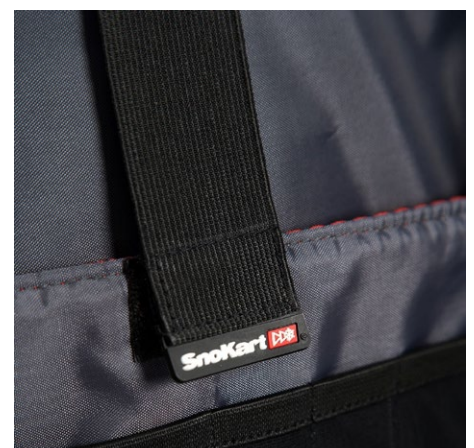

Tech Sleeve

Mesh Organiser

Padded Grab Handles

Lockable Zips

Volume 16l (expanding to 20l)

Dimensions 46cm x 30cm x 12cm (extending to 14cm)

Weight 1kg

Carry-on Compatible Fits into many aircraft overhead lockers*

834082/020

CONTEMPORARY CARRY ON

Life Zoom Roller

Part of the Work Life Balance set, the Life Zoom Roller is the perfect overnight bag. With enough capacity for work and tech gear and a separate discreet compartment behind for personal items, the Life Zoom Roller expands from budget-airline friendly 37l up to a 50l carry-on for long haul flights.