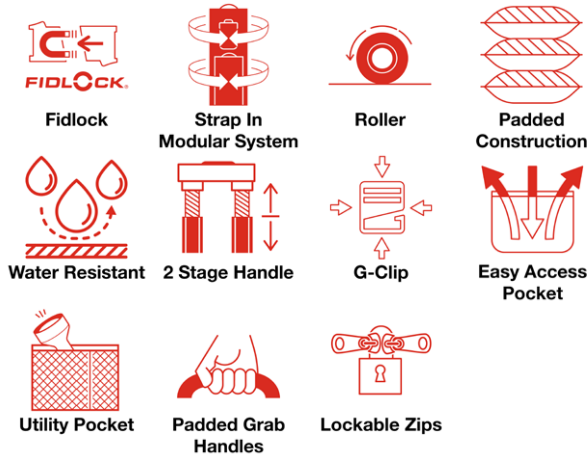

FEATURES

- Single compartment with 60L of storage space and deep enough for boots and helmets
- Can be paired with the Kargo 40 Case to make a 100l split roller, the Kargo 100
- 2-stage, telescopic, anodised aluminium handle with a storage pocket
- Constructed to the highest standards with PFC free fabric, which is waterproof, strong & lightweight
- Designed to carry heavy loads with padded construction and a durable, water-resistant lining
- Patented Fidlock magnetic connections provide quick and secure fixings and are supported by Black anodised G-Clips for added strength and stability
- Padded handle and strap construction that is both strong and comfortable
- Lockable zips, address window and ID card
- Smooth-rolling wheels large enough to cope with snow and rough terrain
- Webbing fixing points to allow the attachment of compatible SnoKart bags and accessories
- Can be upgraded to the Kart 100 with the addition of the Kart 40 Case