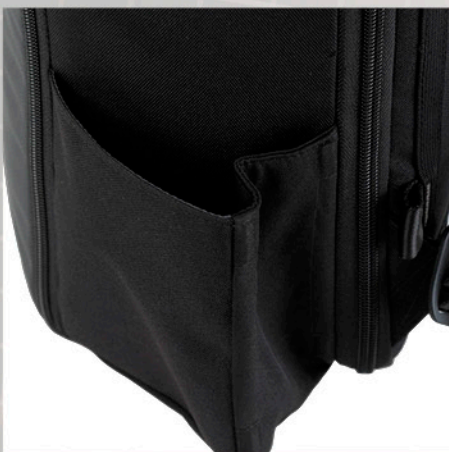

Internal organiser and tech storage