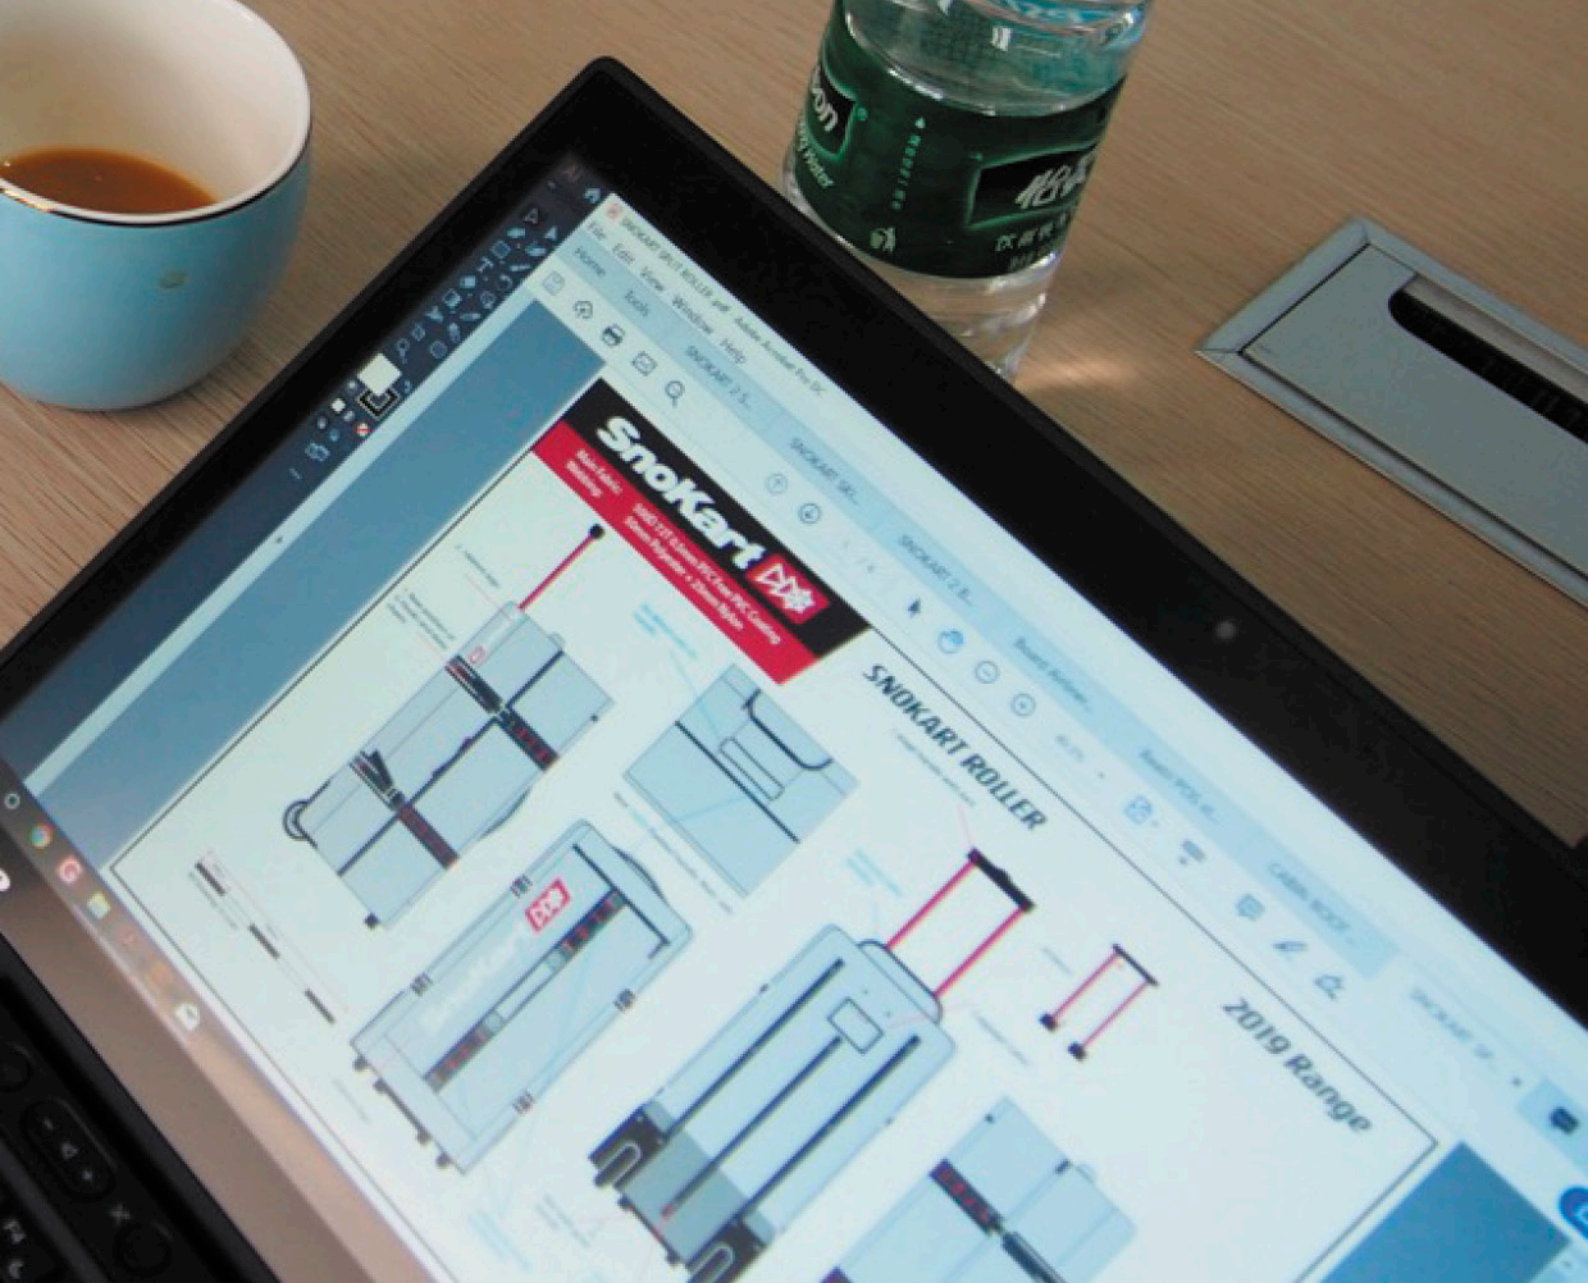

We take a very real world approach to design. Form must follow function as we continue to innovate.

We have increased the strength of our bags by over 50% by refining the construction of our fabrics

All our handles are ergonomically designed and placed to give the best lift. Padded and reinforced to make carrying bulky loads easier.

Our G Clips have been engineered to allow webbing to run smoothly so they tighten & lock easily but release simply.

All our webbing daisy chains are sewn raised & ready to use

We design-in compatibility so that consumers can invest in a range of SnoKart products that can be used together seamlessly.