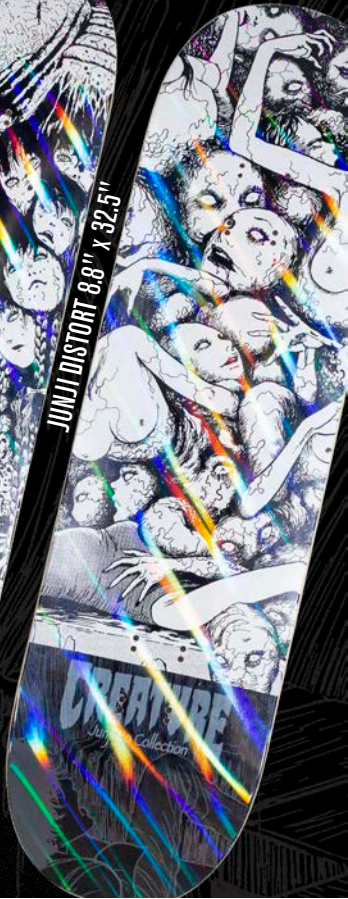

CREATURE

Junji Ito Collection

伊藤潤二

JUNJI EYES 8.25" x 32.04"

JUNJI REVENGE 8.6" x 32.11"

JUNJI DISTORT 8.8" x 32.5"

CREATOR

THE CREATURE TABLOIDS

JULIUS 15, 666

67C

**CODY LOCKWOOD
DISCOVERS WEED
ON MARS**

"STONED IN OUTER SPACE" #20 SPACE ODYSSEY

**EXCLUSIVE: FIRST SELFIES TRANSMITTED
FROM THE AFTER LIFE.
"HELL DOESN'T LOOK SO BAD"**

LOCKWOOD
TABLOIDS
8.2" x 31.9"

THE CREATURE TABLOIDS

JULIUS 15, 666

67C

**KEVIN BÆKKEL ABDUCTED BY
VIKINGS FROM OUTER SPACE**

**BÆKKEL JOINS IN VIKINGS QUEST
FOR WORLD DOMINATION**

**DRUNK MAN GETS HEAD STUCK UP
DRUNK HORSES ASS
SOFT JESUS APPEARS AT
FLEA MARKET BATHROOM**

BÆKKEL
TABLOIDS
8.25" x 32.04"

MARTINEZ
TABLOIDS
8.5" x 32.25"

WILKINS
TABLOIDS
8.8" x 32.5"

GRAVETTE
TABLOIDS
9" x 33"

LOCKWOOD MANIAC 8.25" x 32.04"

WILKINS MANIAC 8.375" x 32"

BAEKEL MANIAC 8.6" x 32.11"