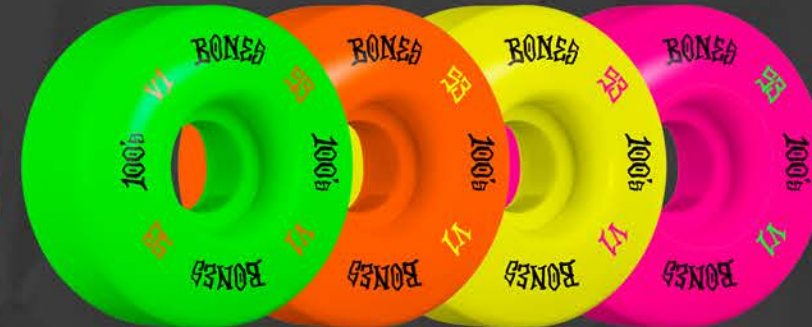

REAL VALUE

BONES MAY NOT BE THE LOWEST-PRICED WHEEL, BUT OUR ABRASION TEST CHART SHOWS WHY BONES IS THE BEST VALUE. AFTER ALL, WHAT GOOD IS A CHEAPER WHEEL IF IT FLAT SPOTS THE FIRST DAY? BONES WHEELS OFFER THE BEST COMBINATION OF PRODUCT PERFORMANCE, DURABILITY, QUALITY, AND CUSTOMER SERVICE AVAILABLE TODAY. IN OTHER WORDS, YOU MIGHT BE ABLE TO FIND A LOWER PRICE, BUT NEVER A BETTER VALUE.

YOU WON'T FIND OUR SKATEPARK FORMULA FROM ANY OTHER WHEEL SUPPLIER SO GET A SET AND FIND OUT FOR YOURSELF WHAT THE WORD ON SPF IS ALL ABOUT.

SPF PRO

BONES 100's

STANDARDS OG 100'S PARTY PACK / 52 X 31
WSBABC4520001A4

STANDARDS OG 100'S PARTY PACK / 53 X 34
WSBABC4530001A4

NEW SIDECUTS ARMANTO HONEY & VINEGAR
56 X 32 / 58 X 33
WPCAL0045603W4 / 5803W4

NEW SIDECUTS CABALLERO BABY DRAGON
56 X 32 / 58 X 33
WPCASC0045603W4 / 5803W4