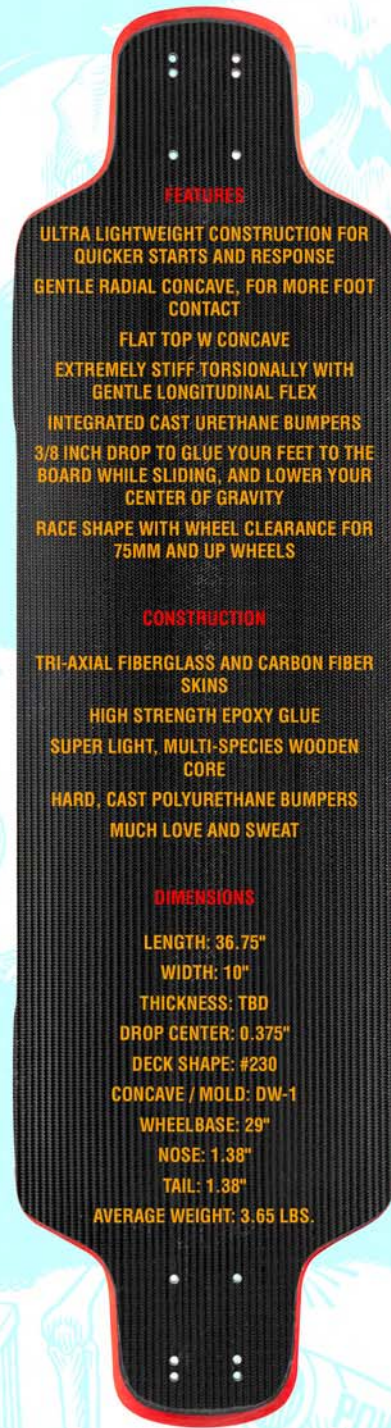

DECK SHAPE: #230

CONCAVE / MOLD: DW-1

WHEELBASE: 29"

NOSE: 1.38"

TAIL: 1.38"

AVERAGE WEIGHT: 3.65 LBS.

FEATURES

ULTRA LIGHTWEIGHT CONSTRUCTION FOR QUICKER STARTS AND RESPONSE