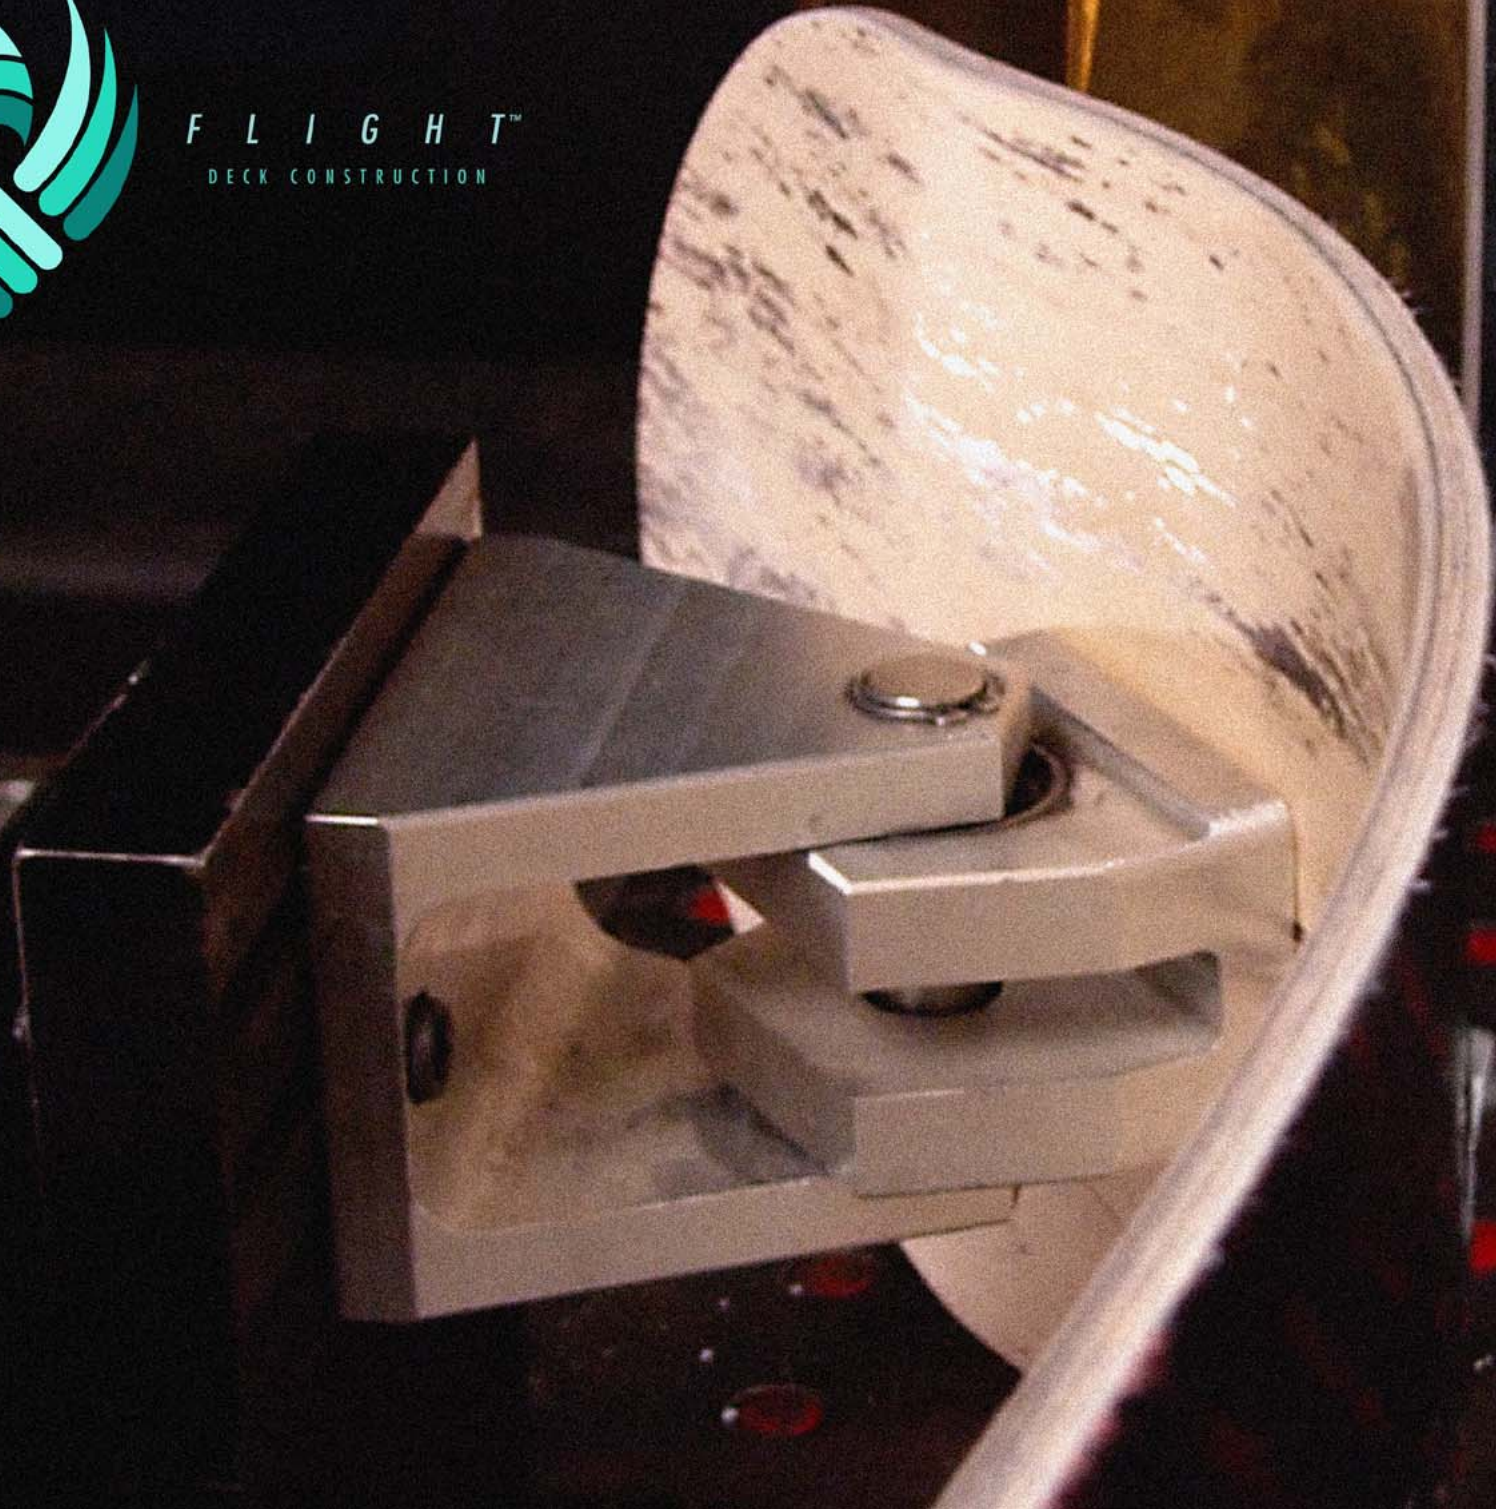

FLIGHT™
DECK CONSTRUCTION

25% THINNER

200% STRONGER

10% HIGHER REBOUND
FOR BETTER POP

10X LONGER LASTING POP

TEAM FLIGHT DECK
242 / 243 / 244 / 245 / 246 / 247 / 248 / 249

FLIGHT DECK / SHAPE 192
9.265 X 32 • DCGAFLT19215