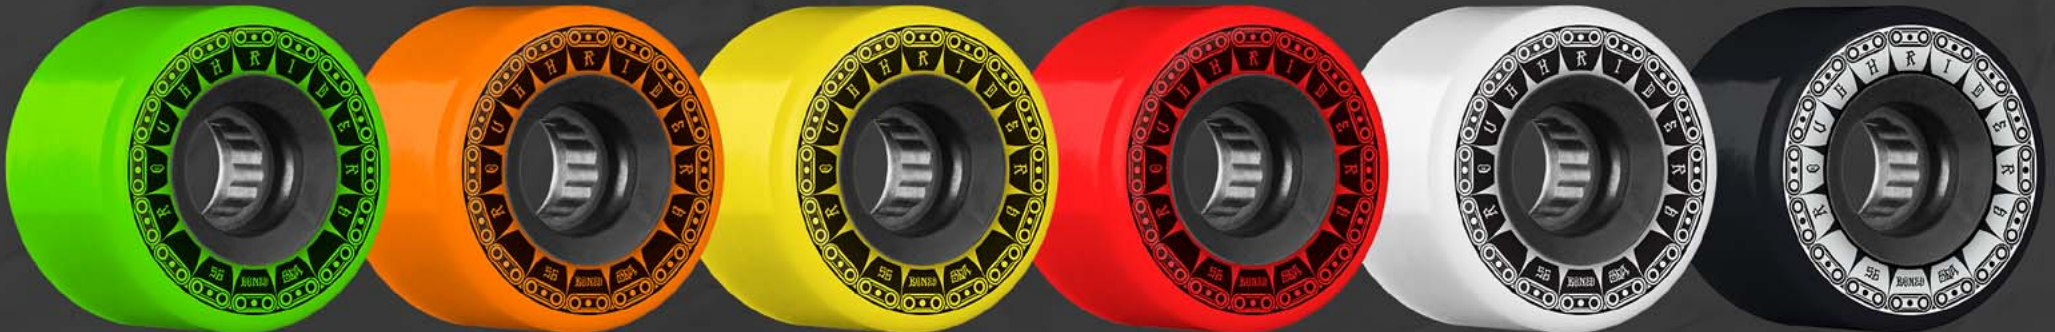

NEW ROUGH RIDERS TANK GREEN
56 X 40 / WSCP RR035680G4
59 X 45 / WSCP RR035980G4

NEW ROUGH RIDERS TANK ORANGE
56 X 40 / WSCP RR035680O4
59 X 45 / WSCP RR035980O4

NEW ROUGH RIDERS TANK YELLOW
56 X 40 / WSCP RR035680Y4
59 X 45 / WSCP RR035980Y4

NEW ROUGH RIDERS TANK RED
56 X 40 / WSCP RR035680R4
59 X 45 / WSCP RR035980R4

NEW ROUGH RIDERS TANK WHITE
56 X 40 / WSCP RR035680W4
59 X 45 / WSCP RR035980W4

NEW ROUGH RIDERS TANK BLACK
56 X 40 / WSCP RR035680B4
59 X 45 / WSCP RR035980B4