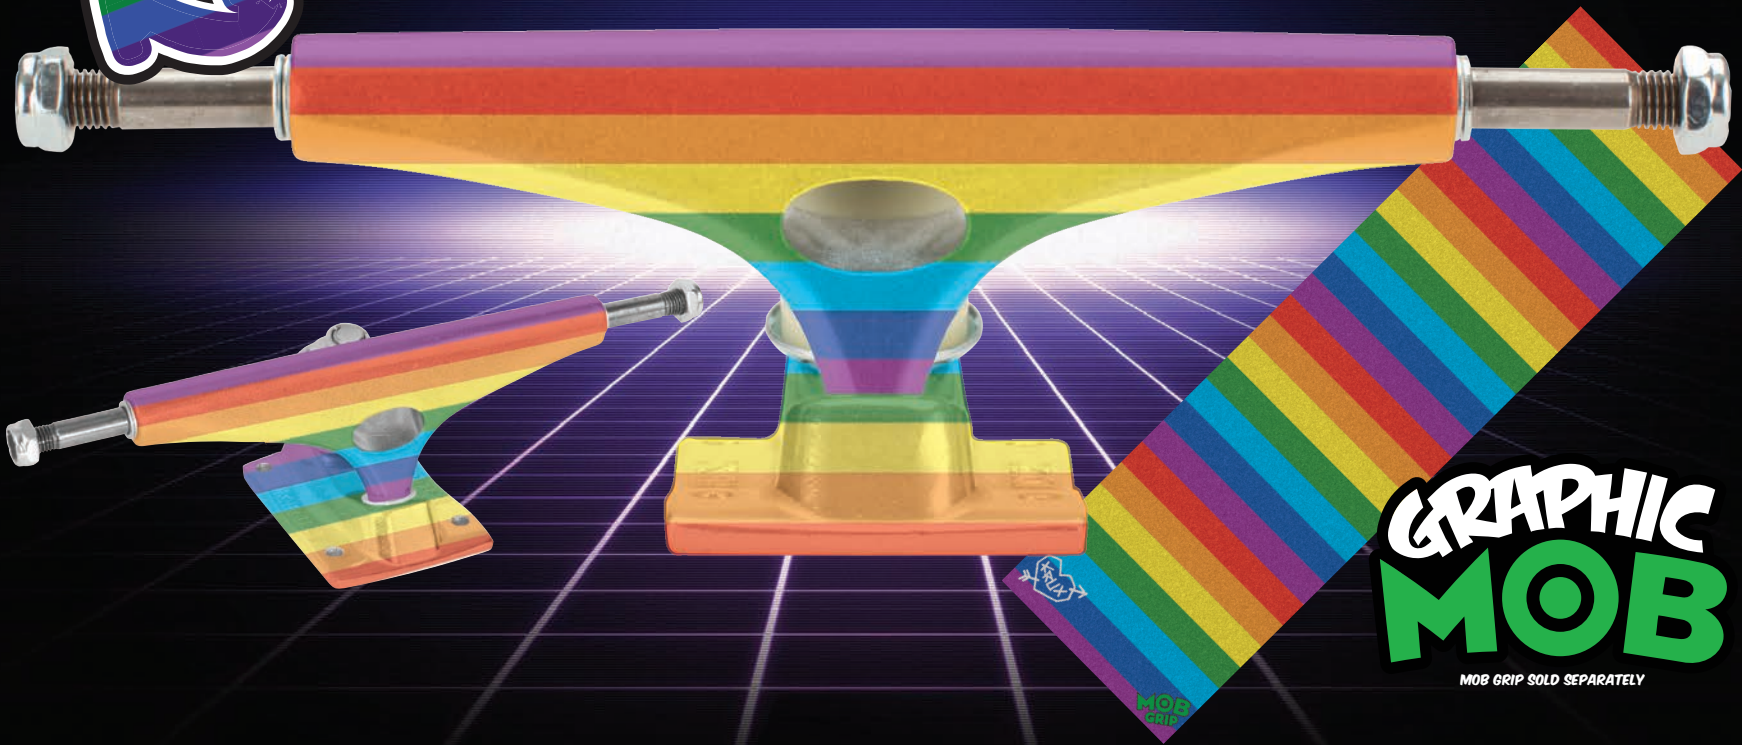

8.0 AND 8.25 STANDARD

**GRAPHIC
MOB**

MOB GRIP SOLD SEPARATELY

MOB
GRIP

KICK BOWS

8.0 AND 8.25 STANDARD

**GRAPHIC
MOB**

MOB GRIP SOLD SEPARATELY