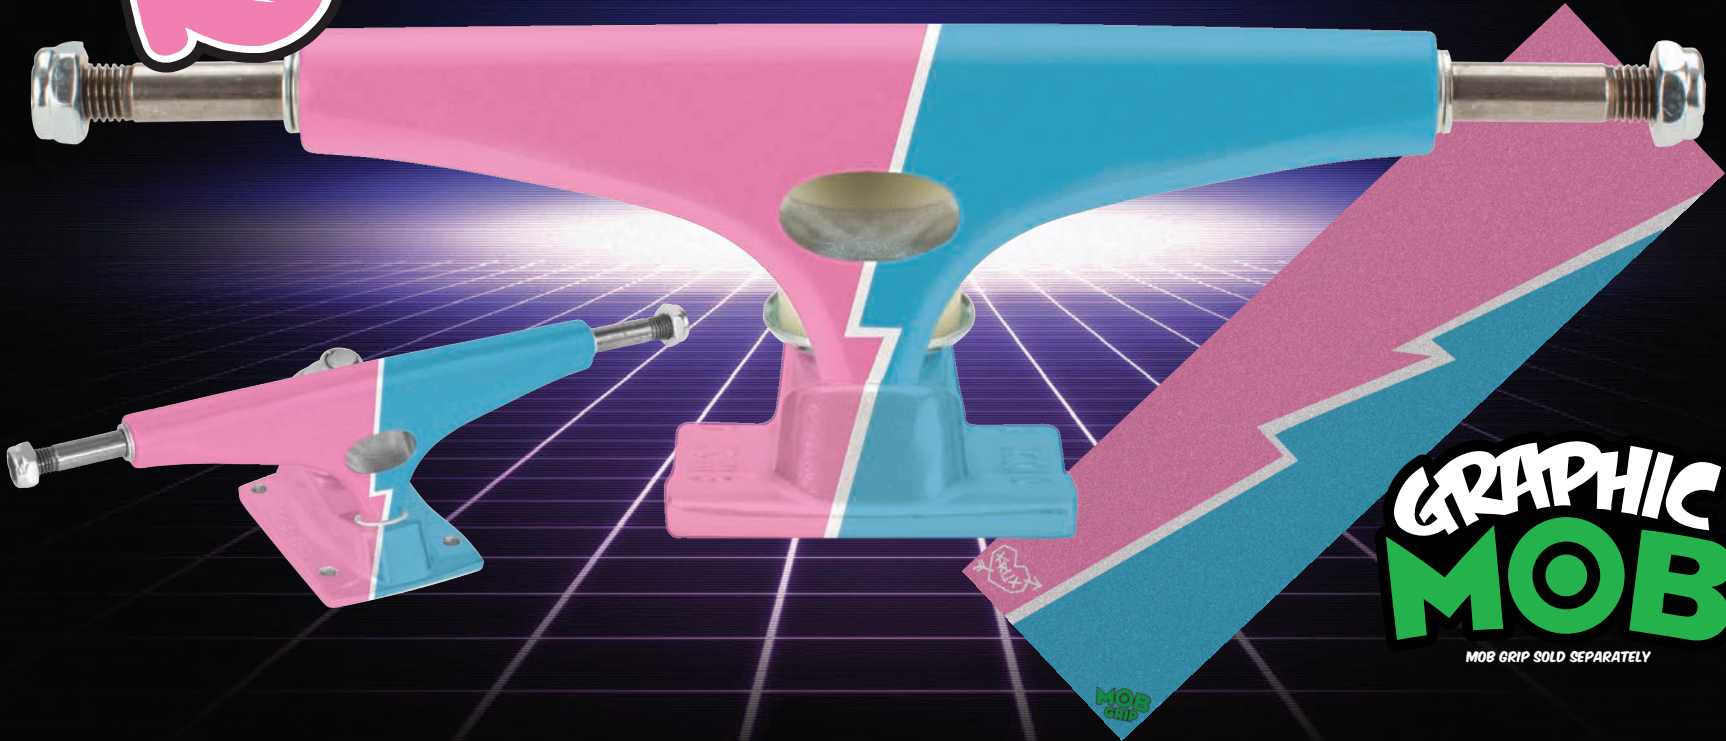

SPRING 17'

Kmax

TRUCKS

REYES

8.0 STANDARD

RYAN REYES PRO TRUCK

FREE RYMOJI STICKER SET WITH EACH SET!

Krown BOLT

8.0 AND 8.25 STANDARD

**GRAPHIC
MOB**

MOB GRIP SOLD SEPARATELY

MOB
GRIP

KICK BOWS

8.0 AND 8.25 STANDARD

**GRAPHIC
MOB**

MOB GRIP SOLD SEPARATELY

K4 GOLD

8.0 STANDARD
8.25 STANDARD

K4 BLACK

7.6 STANDARD
8.0 STANDARD
8.25 STANDARD

**HOLLOW
DOWNLOW
KINGPINS**

LIGHTER & LOWER
THAN YOUR CRUSTY OLD KINGPINS!
FITS IN MOST TALL AND LOW TRUCKS.

**WORLD'S BEST
CUSHION PACK**