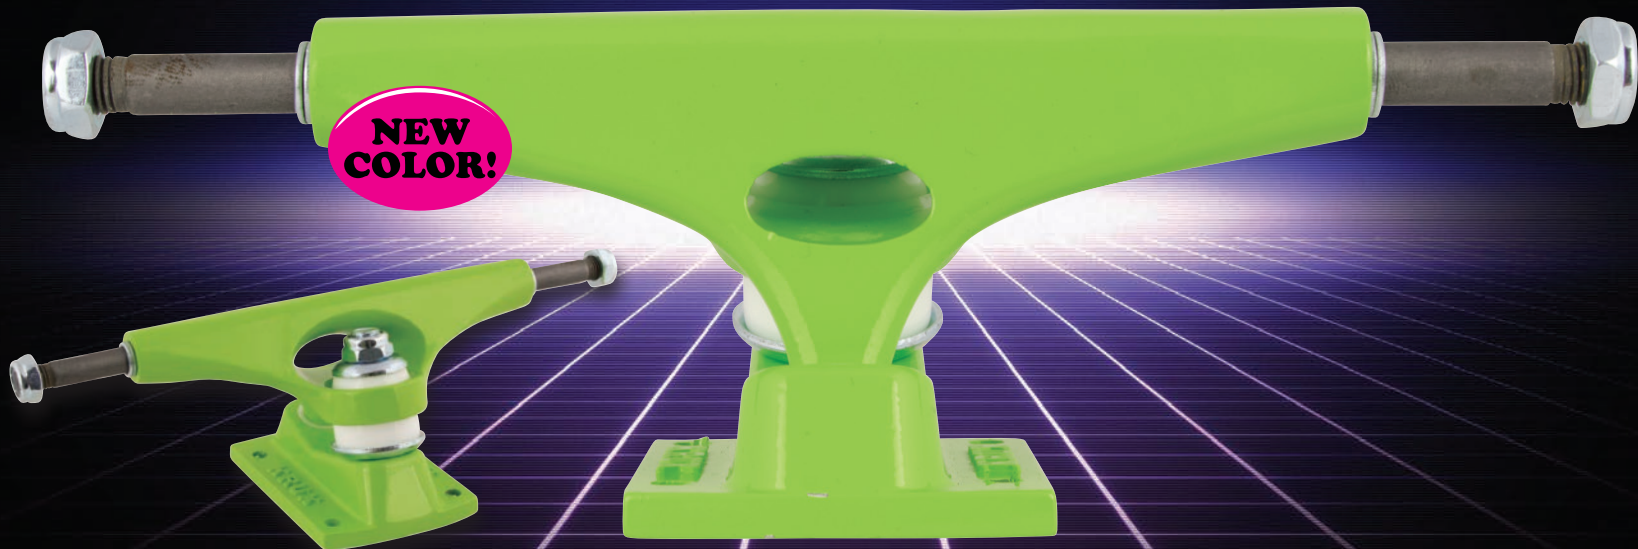

K4 GREEON

8.0 STANDARD

**NEW
COLOR!**

WORLD'S BEST CUSHIONS!!!
(THEY FEEL BROKEN IN NEW!!!!)