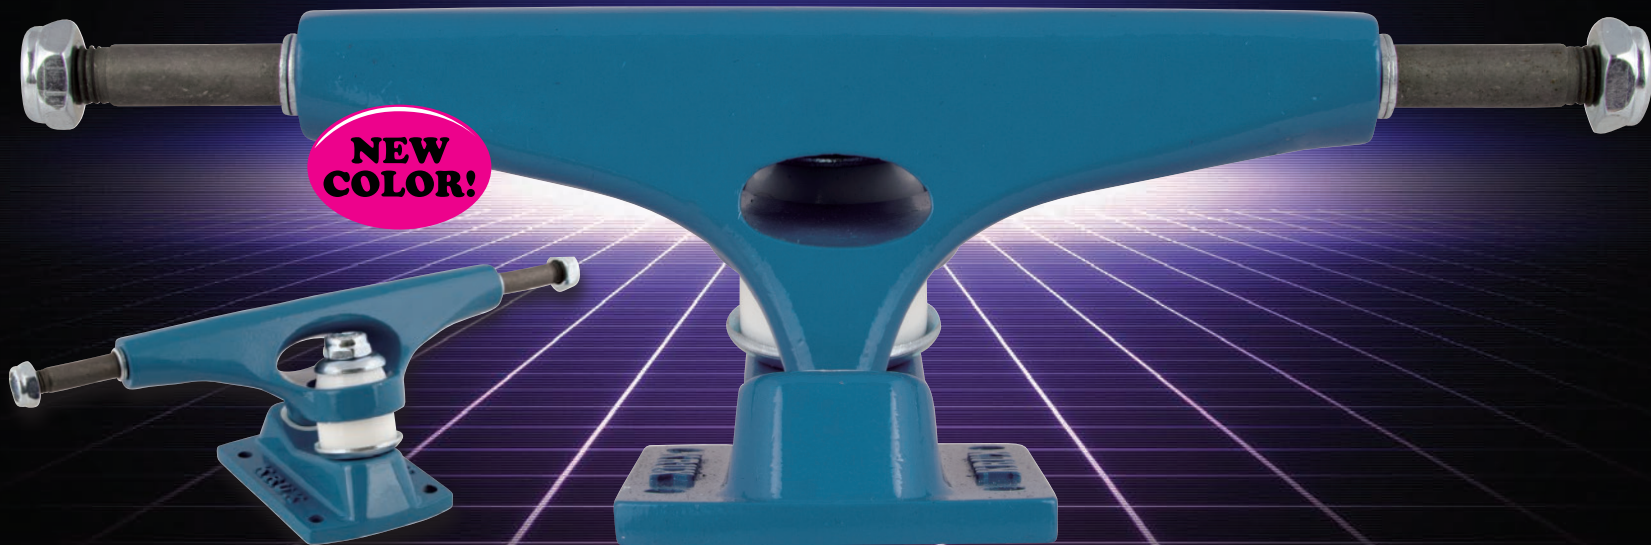

K4 INDIGOS

8.0 STANDARD
8.25 STANDARD

**NEW
COLOR!**

WORLD'S BEST CUSHIONS!!!
(THEY FEEL BROKEN IN NEW!!!!!!)