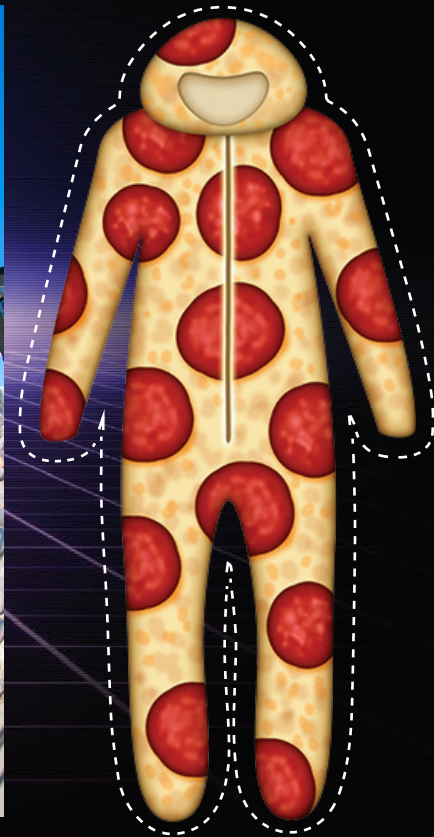

SPRING 17'

Kmax

TRUCKS

REYES

8.0 STANDARD

RYAN REYES PRO TRUCK

FREE RYMOJI STICKER SET WITH EACH SET!

Krown BOLT

8.0 AND 8.25 STANDARD

**GRAPHIC
MOB**

MOB GRIP SOLD SEPARATELY

MOB
GRIP

KICK BOWS

8.0 AND 8.25 STANDARD

**GRAPHIC
MOB**

MOB GRIP SOLD SEPARATELY

K4 GOLD

8.0 STANDARD
8.25 STANDARD

K4 BLACK

7.6 STANDARD
8.0 STANDARD
8.25 STANDARD

**HOLLOW
DOWNLOW
KINGPINS**

LIGHTER & LOWER
THAN YOUR CRUSTY OLD KINGPINS!
FITS IN MOST TALL AND LOW TRUCKS.

**WORLD'S BEST
CUSHION PACK**