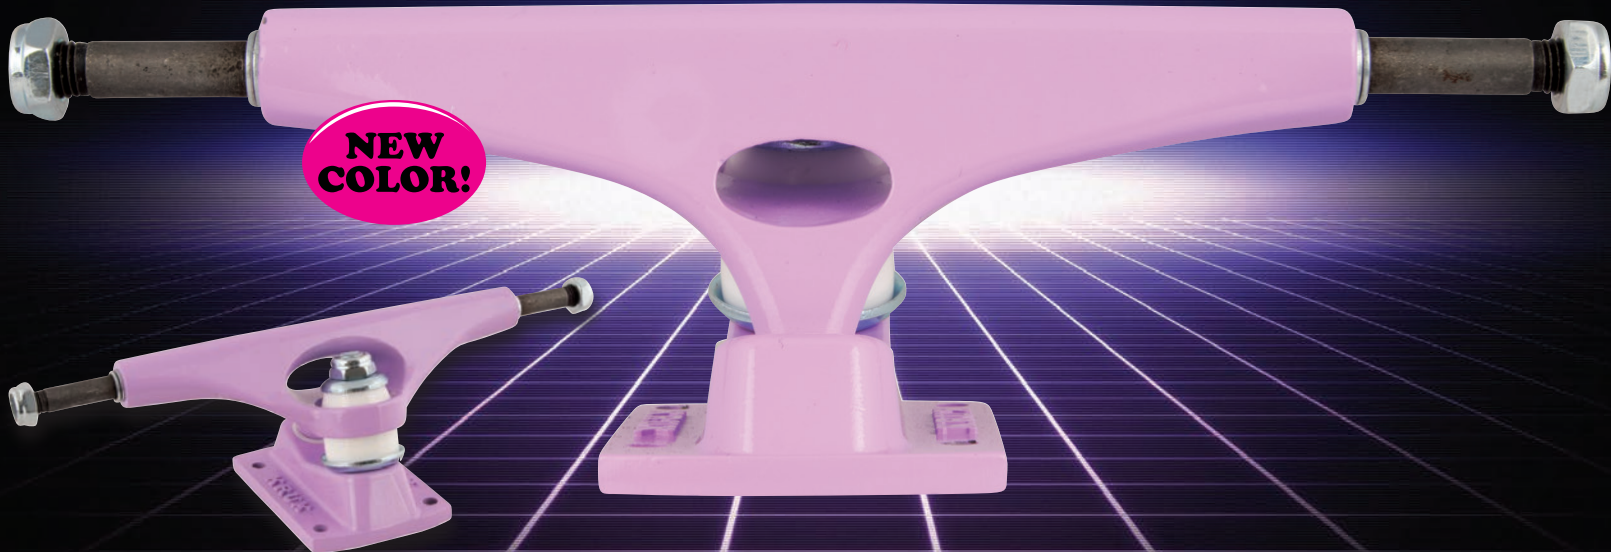

K4 INDIGOS

8.0 STANDARD
8.25 STANDARD

**NEW
COLOR!**

WORLD'S BEST CUSHIONS!!!
(THEY FEEL BROKEN IN NEW!!!!!!)

K4 LAVS

8.0 STANDARD
8.25 STANDARD
8.5 STANDARD

WORLD'S BEST CUSHIONS!!!
(THEY FEEL BROKEN IN NEW!!!!!!)