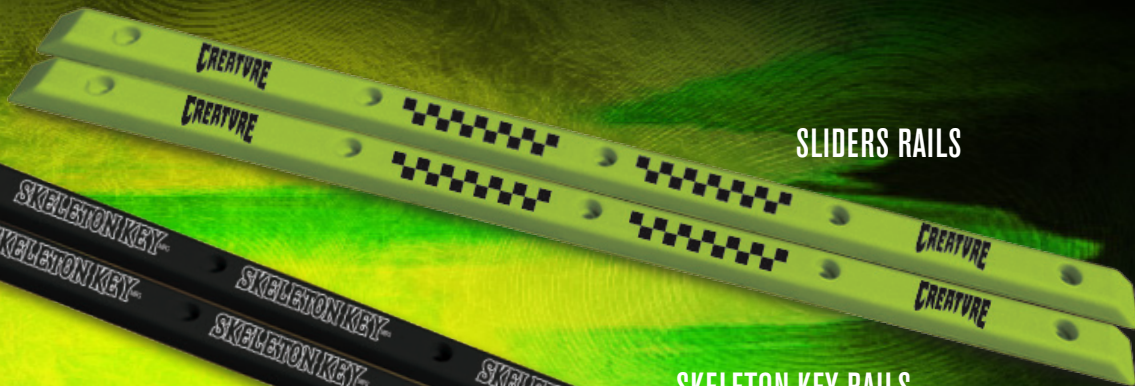

THE THING
7.8" X 31.7"

CYCLOPS
8.2" X 31.7"

**HAUNTED HAND
CURB WAX**

**GENUINE PARTS C.S.F.U.
MEDIUM (90a) CUSHIONS**
12 PACKS of 8 CUSHIONS

**GENUINE PARTS C.S.F.U.
1" PHILLIPS HARDWARE**
12 PACKS of 8 BOLTS

NO B.S. SKATETOOL

SLIDERS RAILS

SKELETON KEY RAILS

**SKELETON KEY COPERS
WHITE**