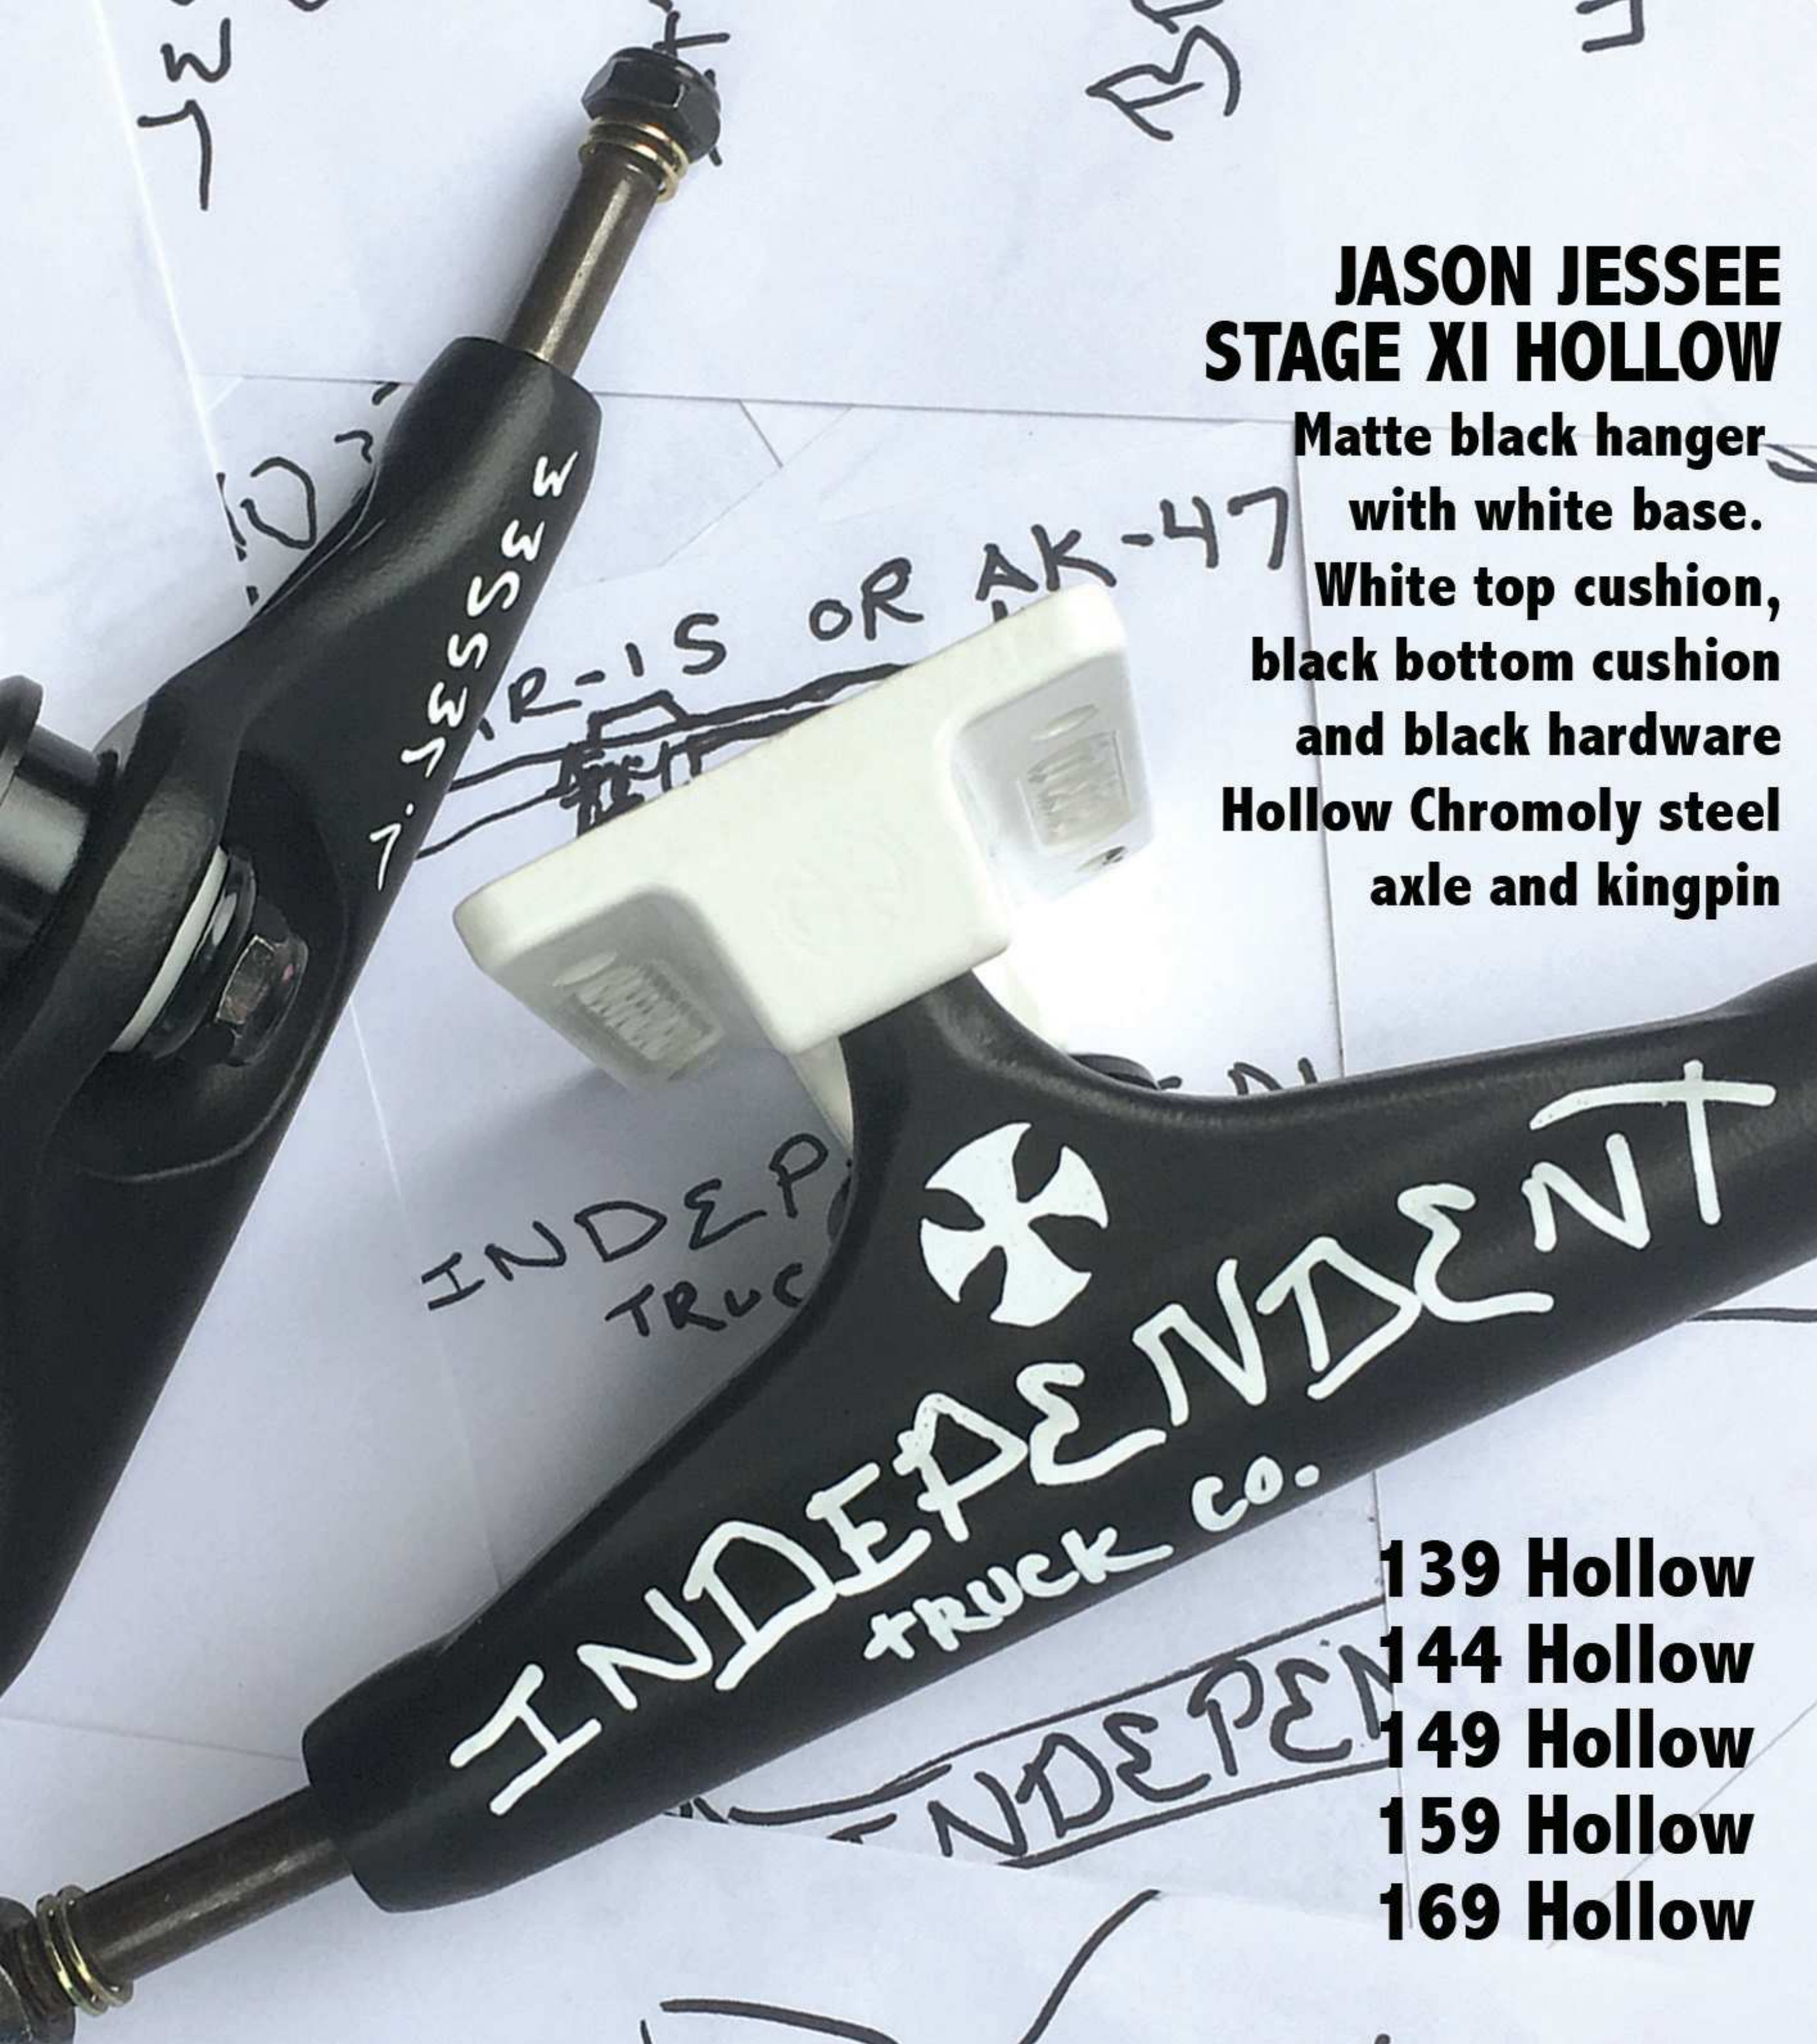

**JASON JESSEE
STAGE XI HOLLOW**

**Matte black hanger
with white base.**

**White top cushion,
black bottom cushion
and black hardware
Hollow Chromoly steel
axle and kingpin**

- **139 Hollow**
- **144 Hollow**
- **149 Hollow**
- **159 Hollow**
- **169 Hollow**