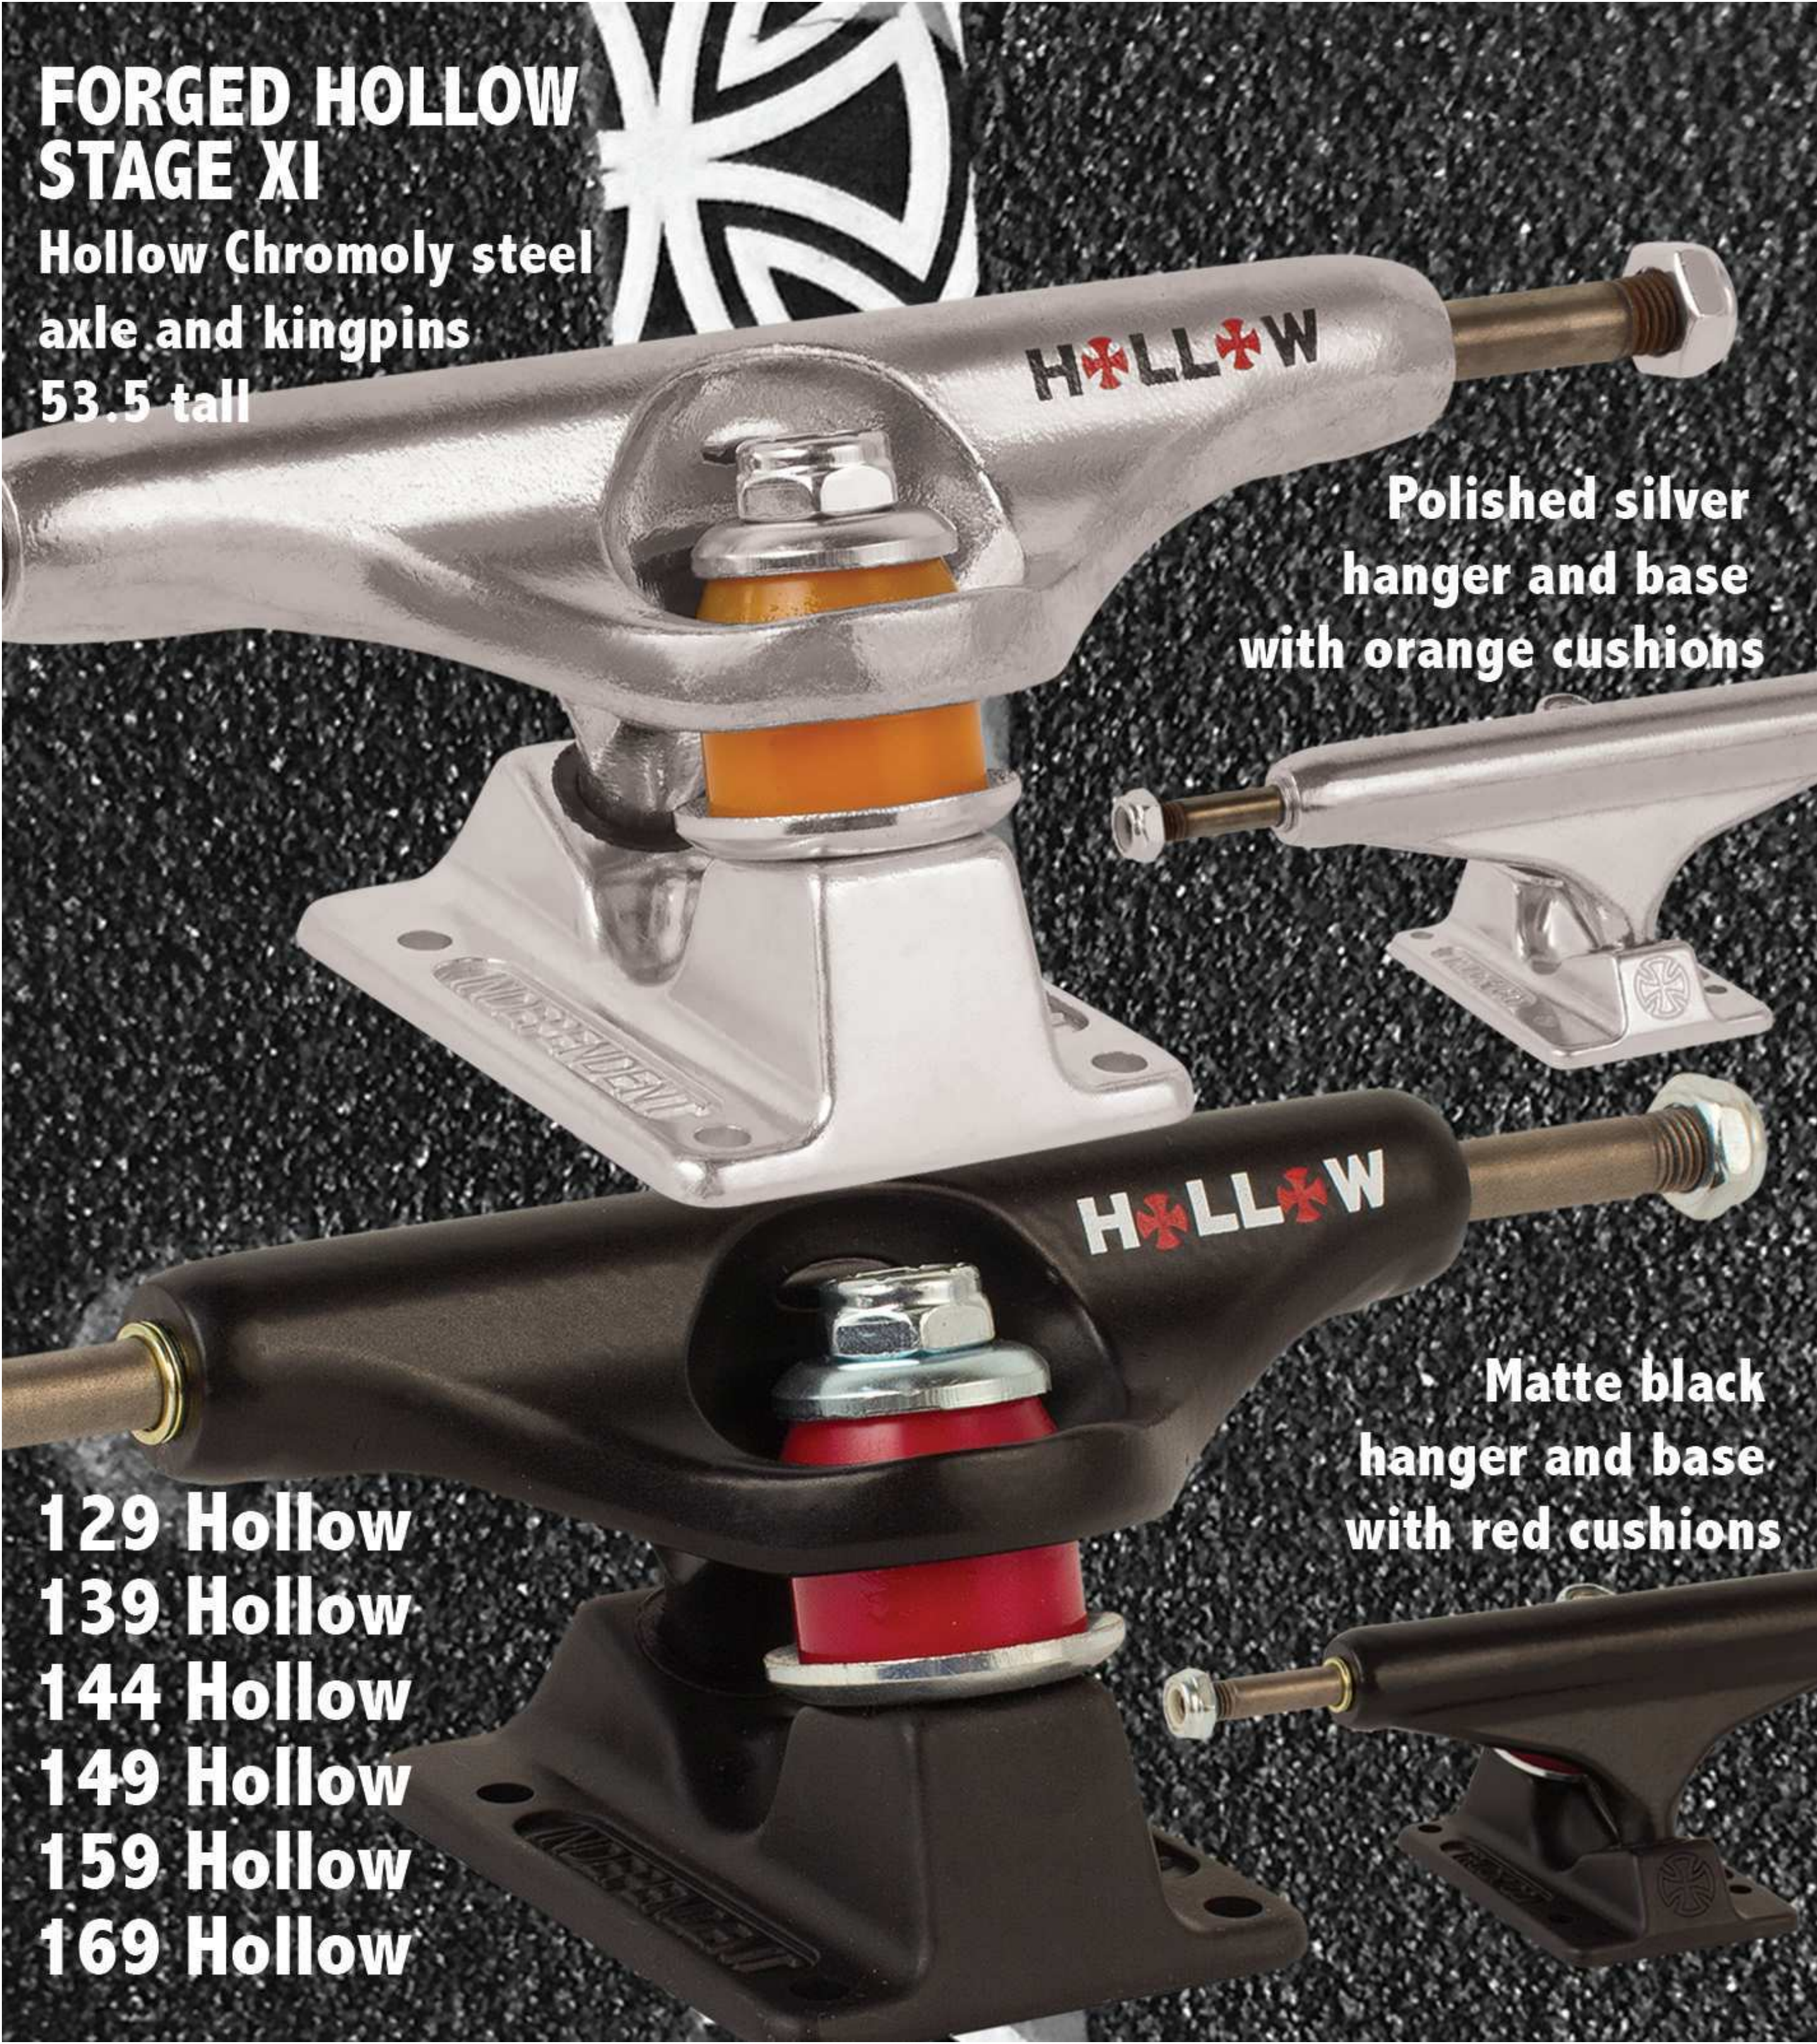

FORGED HOLLOW STAGE XI

Hollow Chromoly steel
axle and kingpins

53.5 tall

Polished silver
hanger and base
with orange cushions

- 129 Hollow
- 139 Hollow
- 144 Hollow
- 149 Hollow
- 159 Hollow
- 169 Hollow

Matte black
hanger and base
with red cushions