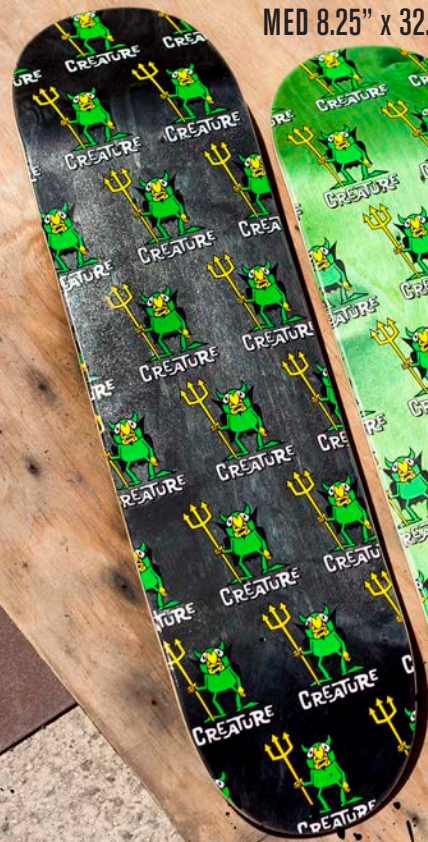

MD 8.25" x 32.04"

SM 8" x 31.6"

PARTANEN CHECKERBOARD

SMALL
8.3" x 32.2"

LARGE
9.75" x 31.86"

DECAL

CHECKERBOARD
BLACK, WHITE

CREATURE

EVIL ROOTS
8.25" x 32.04"

SEA HAG
8.375" x 32"

BEAT IT 8.375" x 32"

SUCK IT 8" x 31.6"

FUCK IT 8.25" x 32.04"

The Creature Skateboard Company

The Creature Skateboard Company

BEEZLEBUB

LG 8.375" x 32"

MED 8.25" x 32.04"

SM 8" x 31.6"

SLIMER SM
7.75" x 31.4"

SLIMER MINI
7" x 29.2"

EDGER SM
7.75" x 31.4"

EDGER LG
8" x 31.6"

DEATHCARD
8.25" x 31.8"

SATURDAY MORNING
8" x 31.6"

BEEZLEBUB
7.5" x 30.6"