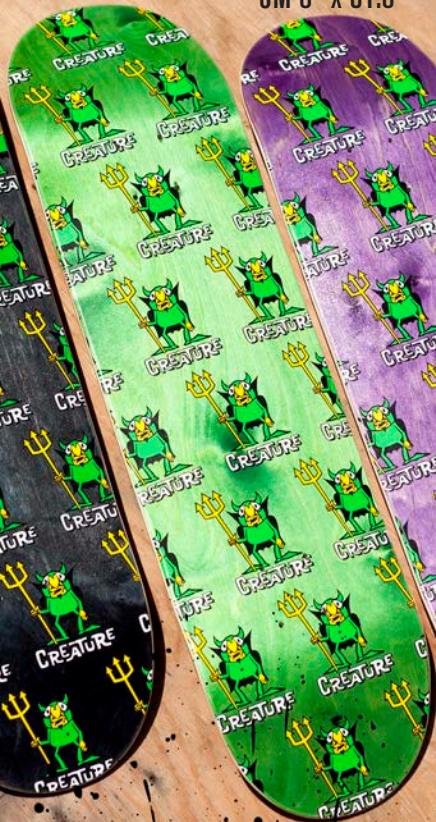

MD 8.25" x 32.04"

SM 8" x 31.6"

PARTANEN CHECKERBOARD

SMALL
8.3" x 32.2"

LARGE
9.75" x 31.86"

DECAL

CHECKERBOARD
BLACK, WHITE

CREATURE

EVIL ROOTS
8.25" x 32.04"

SEA HAG
8.375" x 32"

BEAT IT 8.375" x 32"

SUCK IT 8" x 31.6"

FUCK IT 8.25" x 32.04"

The Creature Skateboard Company

The Creature Skateboard Company

BEEZLEBUB

LG 8.375" x 32"

MED 8.25" x 32.04"

SM 8" x 31.6"

SLIMER SM
7.75" x 31.4"

SLIMER MINI
7" x 29.2"

EDGER SM
7.75" x 31.4"

EDGER LG
8" x 31.6"

DEATHCARD
8.25" x 31.8"

SATURDAY MORNING
8" x 31.6"

BEEZLEBUB
7.5" x 30.6"