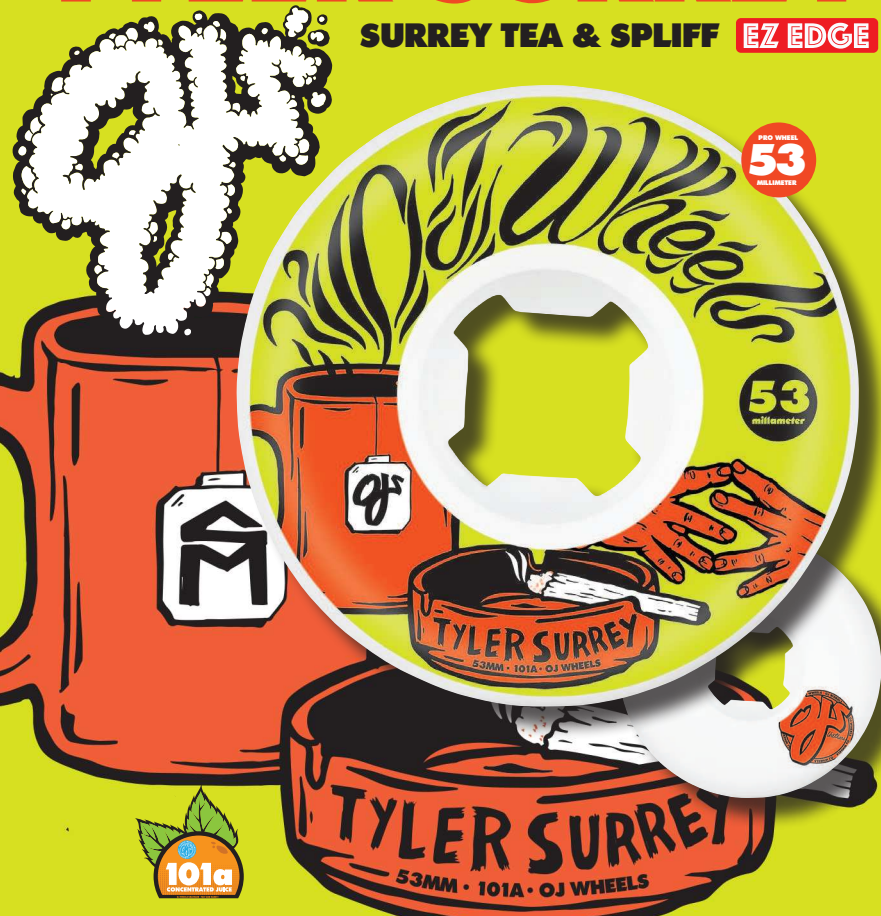

TYLER SURREY

SURREY TEA & SPLIFF EZ EDGE