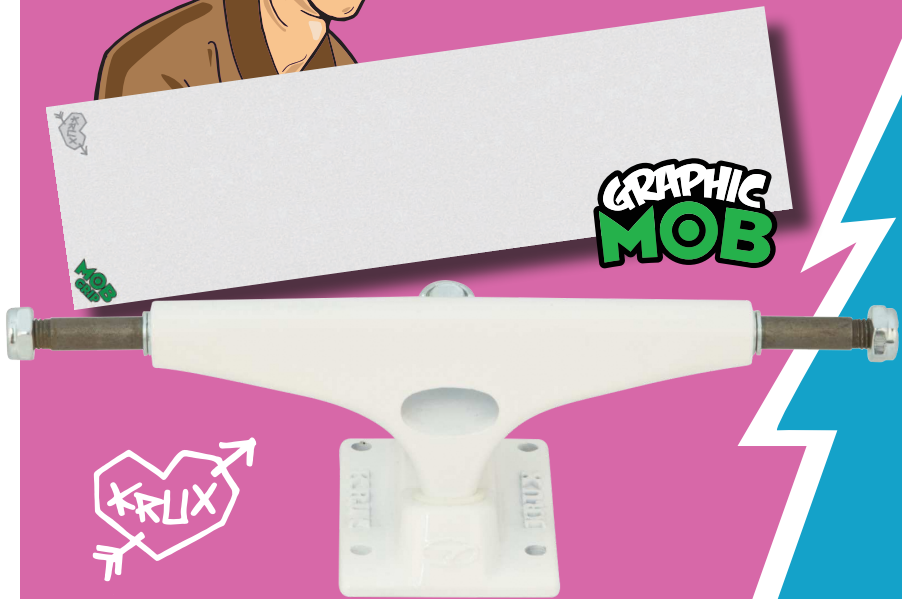

K4 WHITE

8.0 STANDARD 8.25 STANDARD