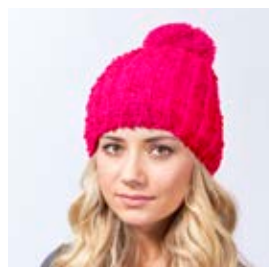

# SLOUCHY POM BEANIE

Cozy, chunky, chill & comfy.

/ Fabric: Knitted Acrylic

/ Beanie Style: Slouchy Fit with Pom

BLACK

PETAL PINK

SAND

MIDNIGHT BLUE