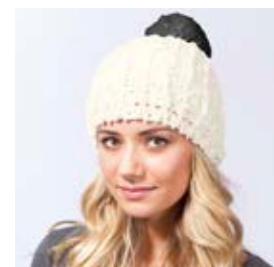

# SLOUCHY POM BEANIE

Cozy, chunky, chill & comfy.

/ Fabric: Knitted Acrylic

/ Beanie Style: Slouchy Fit with Pom

BLACK

PETAL PINK

SAND

MIDNIGHT BLUE