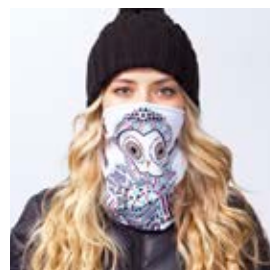

# EDEN NECK GAITER

Custom fit sun protection.

- / Fabric: Single Layer Performance Brushed Polyester
- / Face Mask Style: Make Up Friendly Pull Over Tube
- / UV Protection

UV PROTECTION

MARGIN BUILDER

FLOYD THE LION