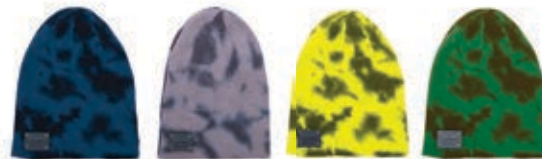

MULE TIEDYE BEANIE

NAVY

BLACK

YELLOW

GREEN