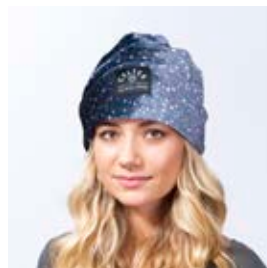

STARRY NIGHT