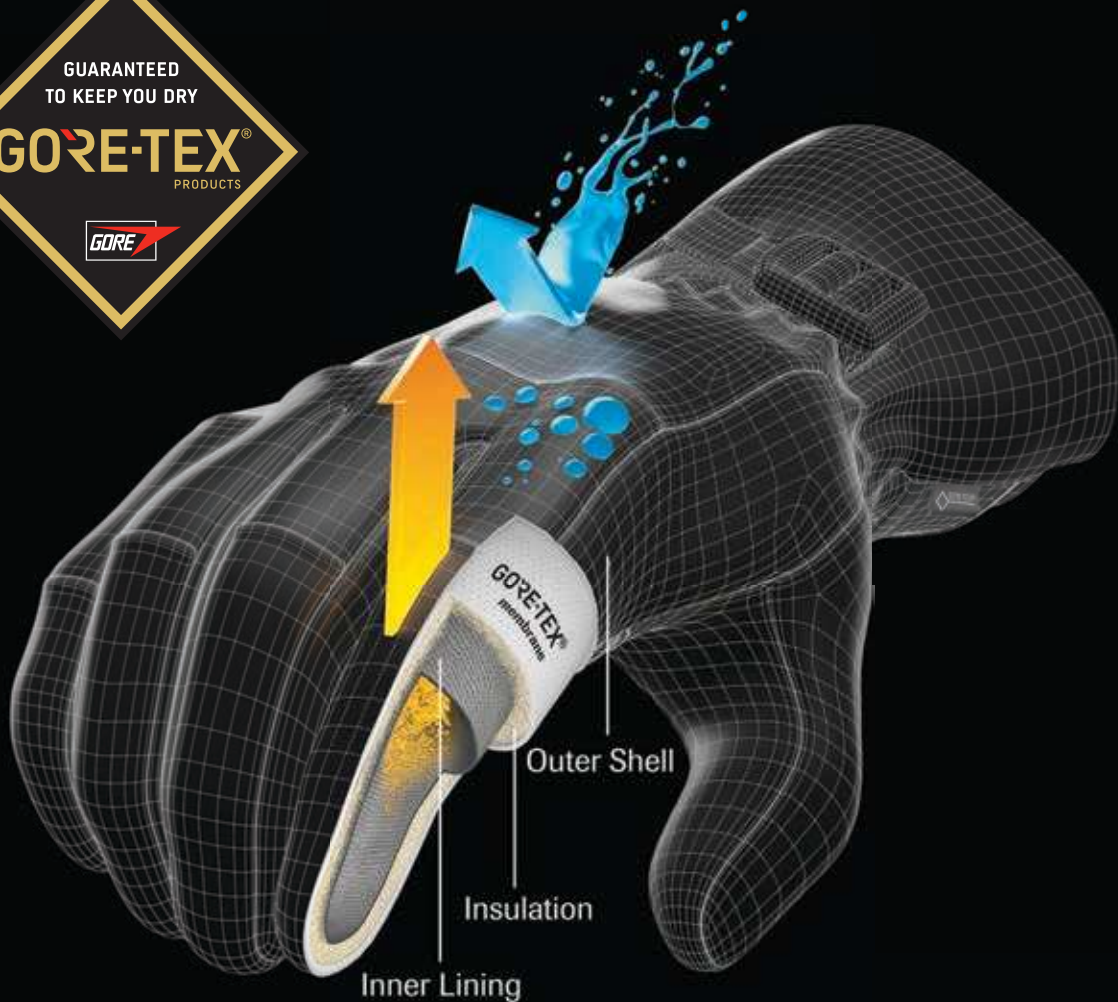

# GORE-TEX® GLOVES

WE ARE PROUD TO ANNOUNCE THAT CELTEK IS NOW A GLOBAL LICENSE HOLDER OF THE GORE-TEX® BRAND. OUR GOAL IS TO BRING NEW CUSTOMERS INTO THE GORE-TEX® GLOVE MARKET BY LEVERAGING OUR UNIQUE DESIGNS AND AUTHENTIC ARTIST COLLABORATIONS.