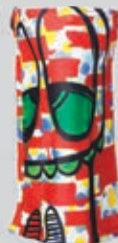

FLYING COLORS