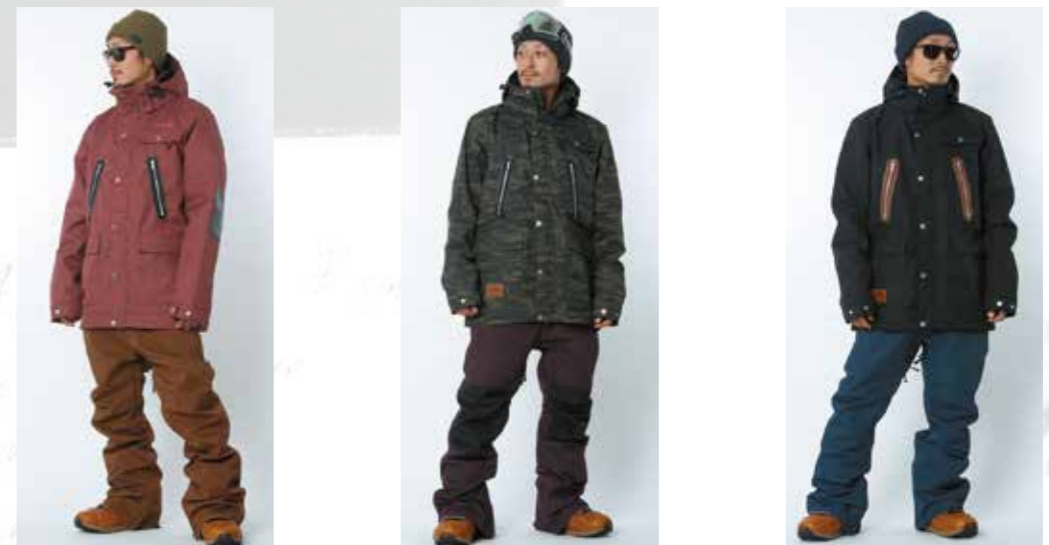

FIELD CAMO OXBLOOD HEATHER NAVY HEATHER RED FOREST GREEN BLACK

DEPT JACKET

SIZE : S/M/L/XL
WATER PROOF 15000mm
BREATHABLE 8000g/m2/24hr.
¥36,500

HEATHER GRAY ALMOND IRON NAVY GRIZZLY

HEATHER RED CAMO BLACK