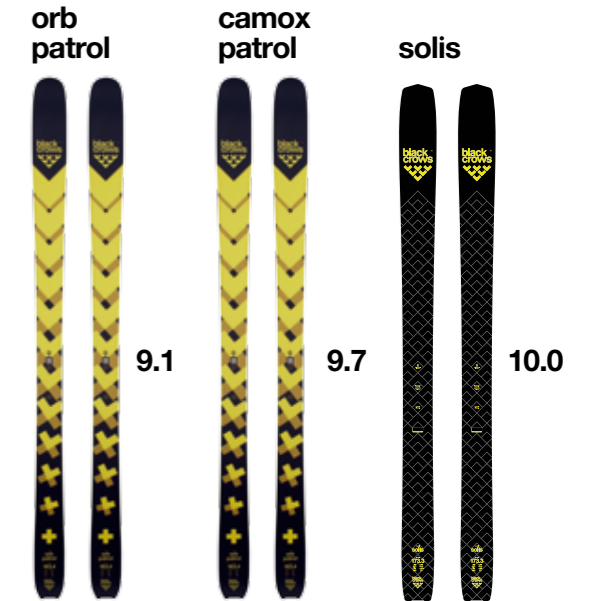

big mountain

nocta
ref: 101006
sizes: 177.6, 185.5, 190.6
Price: ¥ 130,000 + Tax

anima
ref: 101008
sizes: 176.8, 182.1, 188.4, 194.3
Price: ¥ 128,000 + Tax

atris
ref: 101010
sizes: 178.3, 184.2, 189.7
Price: ¥ 118,000 + Tax

corvus
ref: 101012
sizes: 176.1, 183.4, 188.2, 193.3
Price: ¥ 128,000 + Tax

specialty

orb patrol
ref: 100777
sizes: 166.4, 172.1, 178.3, 183.4
Price: ¥ 128,000 + Tax

camox patrol
ref: 100778
sizes: 162.8, 171.4, 178.3, 183.2
Price: ¥ 128,000 + Tax