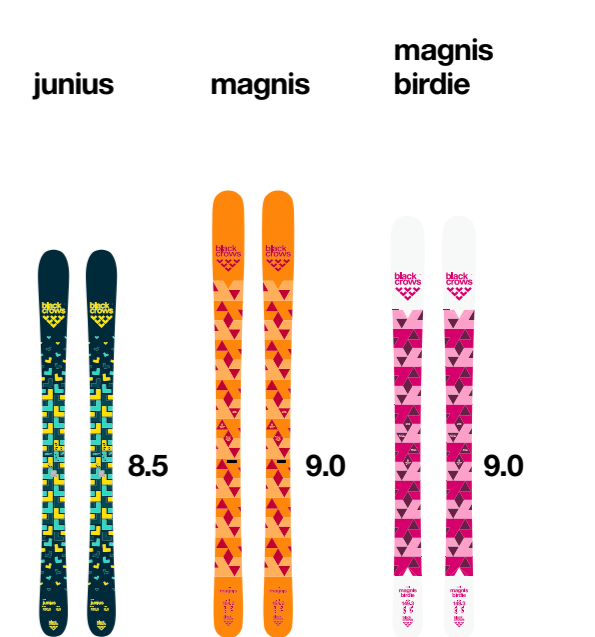

vertis birdie +EZ10GW
ref: 101086
sizes: 152.6, 159.3, 169.6
Price: ¥ 118,000 + Tax

freebird

ferox freebird
ref: 101014
sizes: 170.1, 176.7, 181.4, 186.2
Price: ¥ 148,000 + Tax

corvus freebird
ref: 101016
sizes: 175.1, 183.3, 188.1
Price: ¥ 128,000 + Tax

navis freebird
ref: 101018
sizes: 167.1, 173.4, 179.1, 185.8
Price: ¥ 118,000 + Tax

camox freebird
ref: 101020
sizes: 160.2, 166.2, 172.2, 178.2, 183.3, 188.3
Price: ¥ 110,000 + Tax

orb freebird
ref: 101022
sizes: 166.4, 172.1, 178.3, 184.6
Price: ¥ 110,000 + Tax

ova freebird
ref: 101024
sizes: 162.4, 170.2, 175.2, 180.4
Price: ¥ 100,000 + Tax

vastus freebird
ref: 101026
sizes: 163.8, 171.8
Price: ¥ 128,000 + Tax

junior

junius
ref: 100836
sizes: 130.5, 140.5, 150.5
Price: ¥ 45,000 + Tax