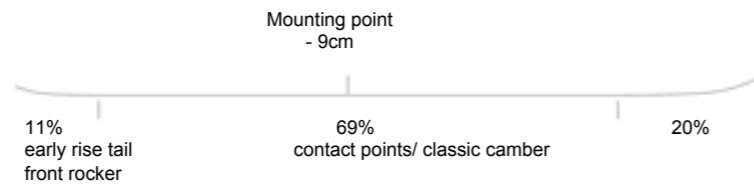

new skis resort

new divus 2019.20

Sum up:
Brand new ski, "pre-introduction" in 19.20 in men version, in 3 sizes (women version coming in 20.21)

Based on the design and the construction of the new orb, at 82mm width under foot.

Ski designed mainly for piste: shorter radius (17m), with lower rocker profiles compared to the orb.

Titanal construction with H-shape: perfect combination between

3 sizes : 172, 177 & 182
weight: 3400g/pair in 177

production: atomic

construction:
3D construction
double titanal layers with H-shape
Poplar woodcore/ glass fibers peuplier
aluminium inserts aluminium in tip & tail

Drilling with 4.1mm diameter (titanal layers)

Price : ¥ 108,000 + Tax

cab 5-4 sas / blackcrows

125 chemin des tissourds
74400 Chamonix, France

tél. +33 (0)4 50 90 21 93

fax +33 (0)4 50 90 98 75

office@black-crows.com

photos by

Julien Regnier
Layla Jean Kerley
Elina Sirparanta
Éric Berger

design by

Yorgo&Co

www.black-crows.com

HASCO <http://www.hasco.co.jp>
Call : Osaka 06-4305-2111 Tokyo 03-5829-8543