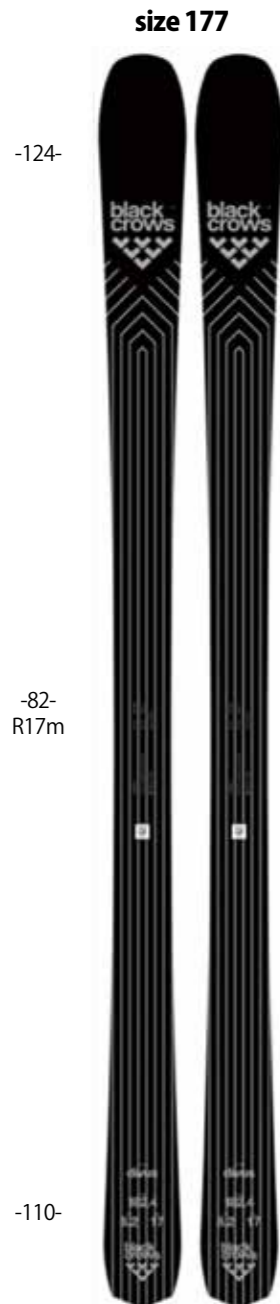

new skis resort

new divus 2019.20

Sum up:
Brand new ski, "pre-introduction" in 19.20 in men version, in 3 sizes (women version coming in 20.21)

Based on the design and the construction of the new orb, at 82mm width under foot.

Ski designed mainly for piste: shorter radius (17m), with lower rocker profiles compared to the orb.

Titanal construction with H-shape: perfect combination between

3 sizes : 172, 177 & 182
weight: 3400g/pair in 177

production: atomic

construction:
3D construction
double titanal layers with H-shape
Poplar woodcore/ glass fibers peuplier
aluminium inserts aluminium in tip & tail

Drilling with 4.1mm diameter (titanal layers)

Price : ¥ 108,000 + Tax

cab 5-4 sas / blackcrows

125 chemin des tissourds
74400 Chamonix, France

tél. +33 (0)4 50 90 21 93

fax +33 (0)4 50 90 98 75

office@black-crows.com

photos by

Julien Regnier
Layla Jean Kerley
Elina Sirparanta
Éric Berger

design by

Yorgo&Co

www.black-crows.com

HASCO <http://www.hasco.co.jp>
Call : Osaka 06-4305-2111 Tokyo 03-5829-8543