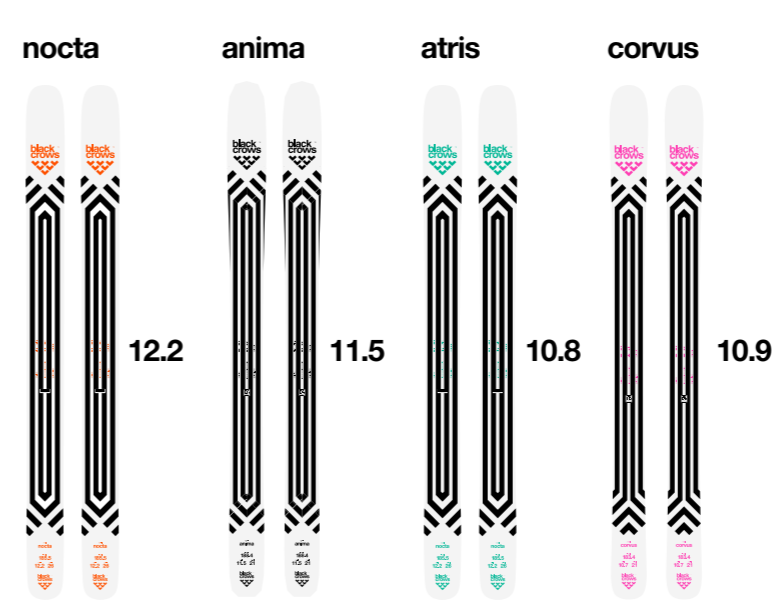

big mountain

nocta
ref: 101006
sizes: 177.6, 185.5, 190.6
Price: ¥ 130,000 + Tax

anima
ref: 101008
sizes: 176.8, 182.1, 188.4, 194.3
Price: ¥ 128,000 + Tax

atris
ref: 101010
sizes: 178.3, 184.2, 189.7
Price: ¥ 118,000 + Tax

corvus
ref: 101012
sizes: 176.1, 183.4, 188.2, 193.3
Price: ¥ 128,000 + Tax