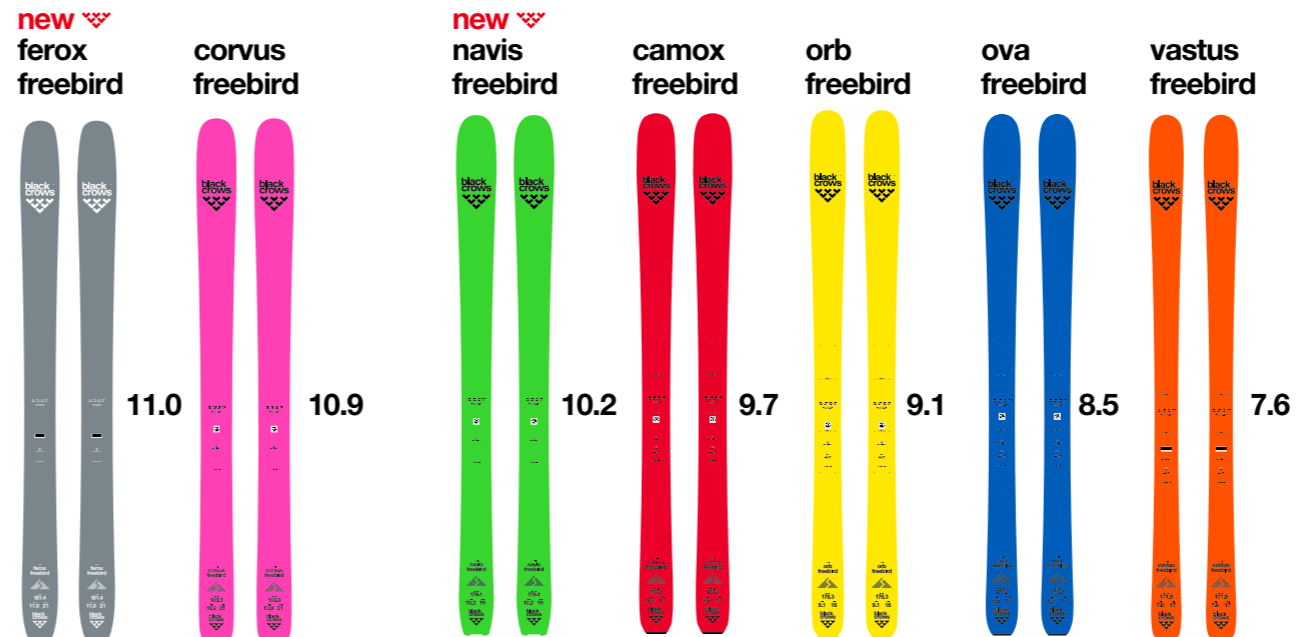

corvus
ref: 101012
sizes: 176.1, 183.4, 188.2, 193.3
Price: ¥ 128,000 + Tax

specialty

orb patrol
ref: 100777
sizes: 166.4, 172.1, 178.3, 183.4
Price: ¥ 128,000 + Tax

camox patrol
ref: 100778
sizes: 162.8, 171.4, 178.3, 183.2
Price: ¥ 128,000 + Tax

solis
ref: 100841
sizes: 173.3, 180.0
Price: ¥ 128,000 + Tax

birdie

atris birdie
ref: 101028
sizes: 160.1, 169.1, 178.3
Price: ¥ 108,000 + Tax

daemon birdie
ref: 101030
sizes: 157.4, 164.3, 170.2, 177.4
Price: ¥ 108,000 + Tax

vertis birdie +EZ10GW
ref: 101086
sizes: 152.6, 159.3, 169.6
Price: ¥ 118,000 + Tax

freebird

ferox freebird
ref: 101014
sizes: 170.1, 176.7, 181.4, 186.2
Price: ¥ 148,000 + Tax

corvus freebird
ref: 101016
sizes: 175.1, 183.3, 188.1
Price: ¥ 128,000 + Tax