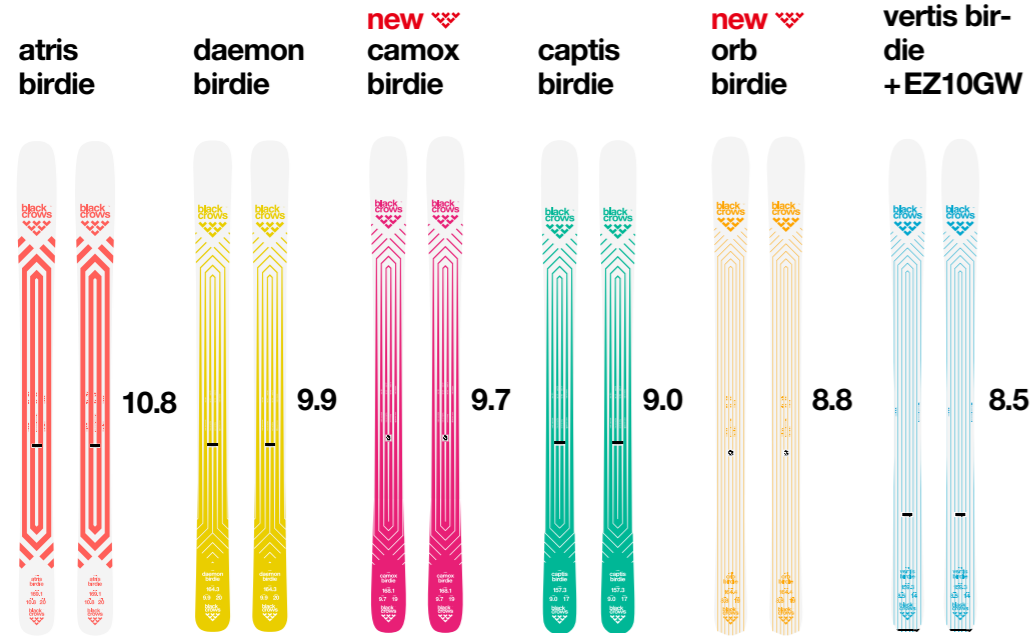

corvus
ref: 101012
sizes: 176.1, 183.4, 188.2, 193.3
Price: ¥ 128,000 + Tax

specialty

orb patrol
ref: 100777
sizes: 166.4, 172.1, 178.3, 183.4
Price: ¥ 128,000 + Tax

camox patrol
ref: 100778
sizes: 162.8, 171.4, 178.3, 183.2
Price: ¥ 128,000 + Tax

solis
ref: 100841
sizes: 173.3, 180.0
Price: ¥ 128,000 + Tax

birdie

atris birdie
ref: 101028
sizes: 160.1, 169.1, 178.3
Price: ¥ 108,000 + Tax

daemon birdie
ref: 101030
sizes: 157.4, 164.3, 170.2, 177.4
Price: ¥ 108,000 + Tax

vertis birdie +EZ10GW
ref: 101086
sizes: 152.6, 159.3, 169.6
Price: ¥ 118,000 + Tax

freebird

ferox freebird
ref: 101014
sizes: 170.1, 176.7, 181.4, 186.2
Price: ¥ 148,000 + Tax

corvus freebird
ref: 101016
sizes: 175.1, 183.3, 188.1
Price: ¥ 128,000 + Tax