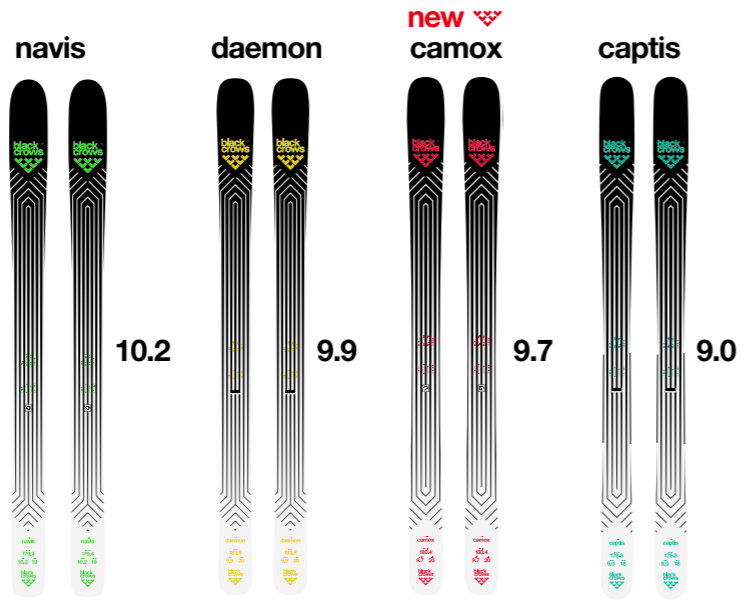

all terrain

navis
ref: 100998
sizes: 169.4, 179.4, 185.4
Price: ¥ 108,000 + Tax

daemon
ref: 101000
sizes: 170.2, 177.4, 183.6, 188.7
Price: ¥ 108,000 + Tax

camox
ref: 101002
sizes: 168.1, 174.2, 180.4, 186.5
Price: ¥ 108,000 + Tax

captis
ref: 101004
sizes: 171.1, 178.3, 184.2
Price: ¥ 88,000 + Tax