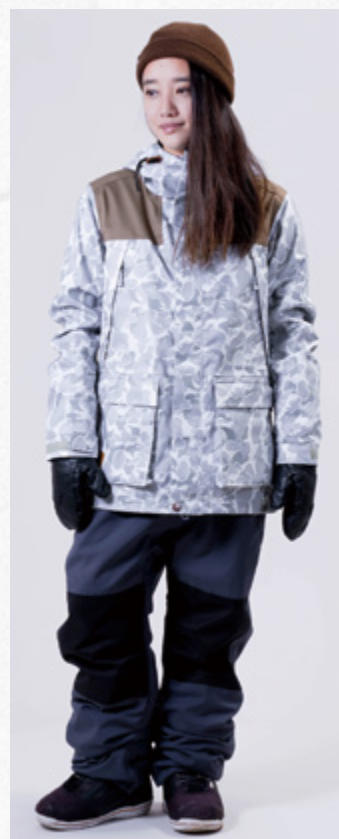

SNOW CAMO / KHAKEI / M
JUNO PANTS (DARK GRAY / BLACK) / M