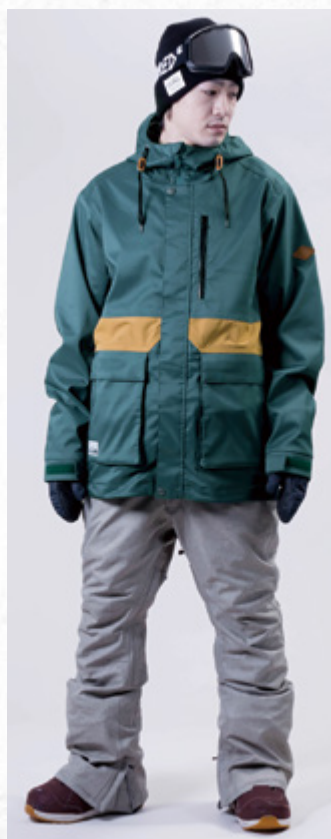

DARK GREEN / CAMEL / L
RAID PANTS (GRAY) / L