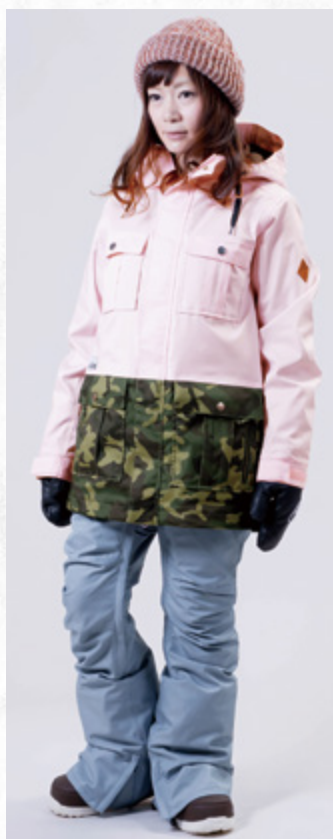

PINK / GREEN CAMO / M
CELES PANTS (DENIM) / M