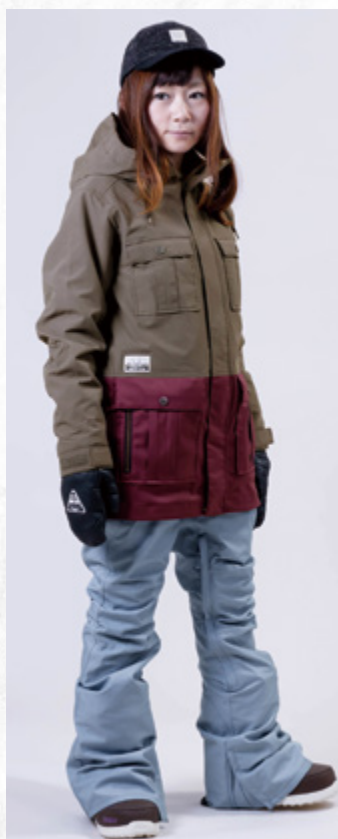

ATRAS JACKET

Size: S-L
Price: ¥36,000 (+TAX)

Waterproof: 10,000mm
Breathable: 8,000g/m²/24hr
DuPont™ / Teflon® / 撥水加工

SLATE BLUE / SNOW CAMO

TETSUKO KAWAI 160cm
ATRAS JACKET (SLATE BLUE / SNOW CAMO) / M
ARES PANTS (STRETCH KHAKI) / M