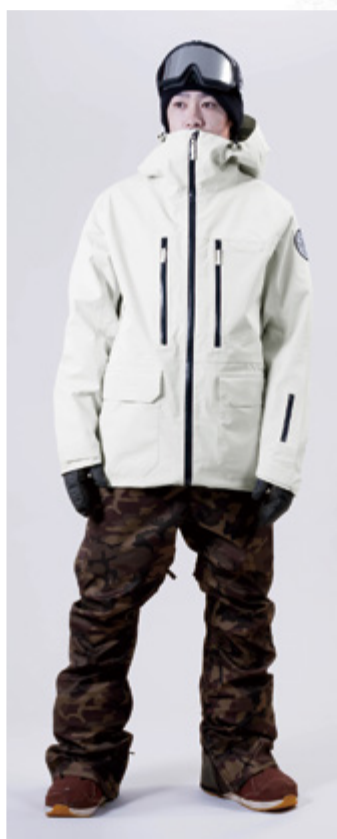

WHITE / L
BIB PANTS (STRETCH BROWN CAMO) / L