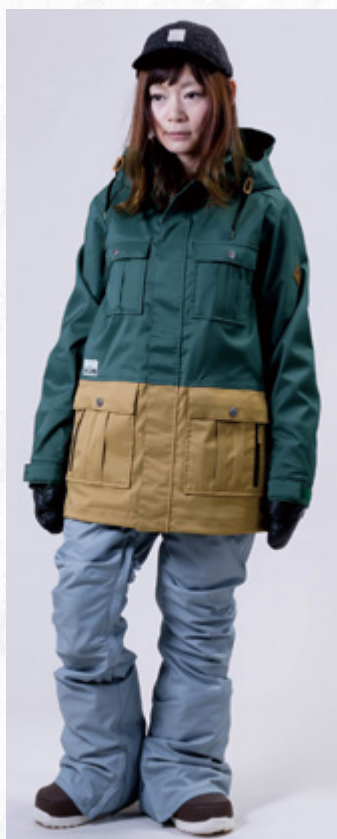

DARK GREEN / BEIGE / M
OVERALL PANTS (DENIM) / M