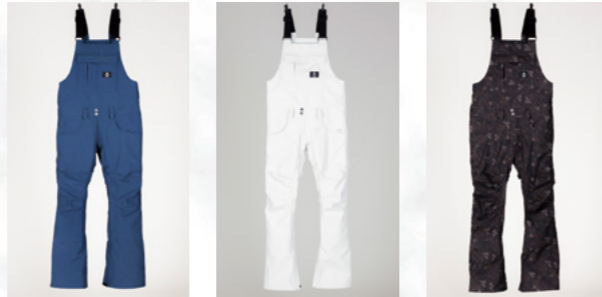

STEEL BLUE WHITE FLECK CAMO GRAY

JUNO PANTS

REGULAR FIT

SPECS ——— Waterproof:10,000mm
Size:S/M/L/XL Breathable:8,000g/m²/24hr
Price:¥29,000(+TAX) DuPont™ Teflon® 撥水加工