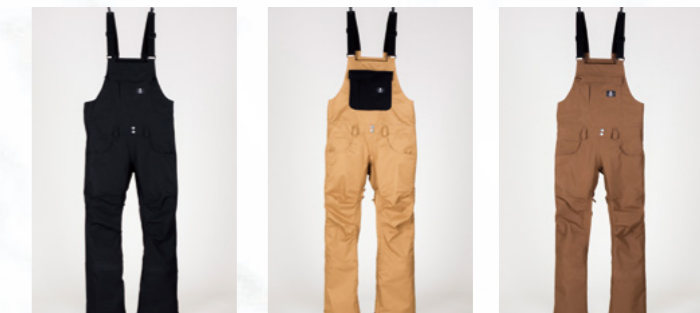

HIROTO MITSUDOME 177cm BIB PANTS (L)

BLACK GOLD BROWN BROWN